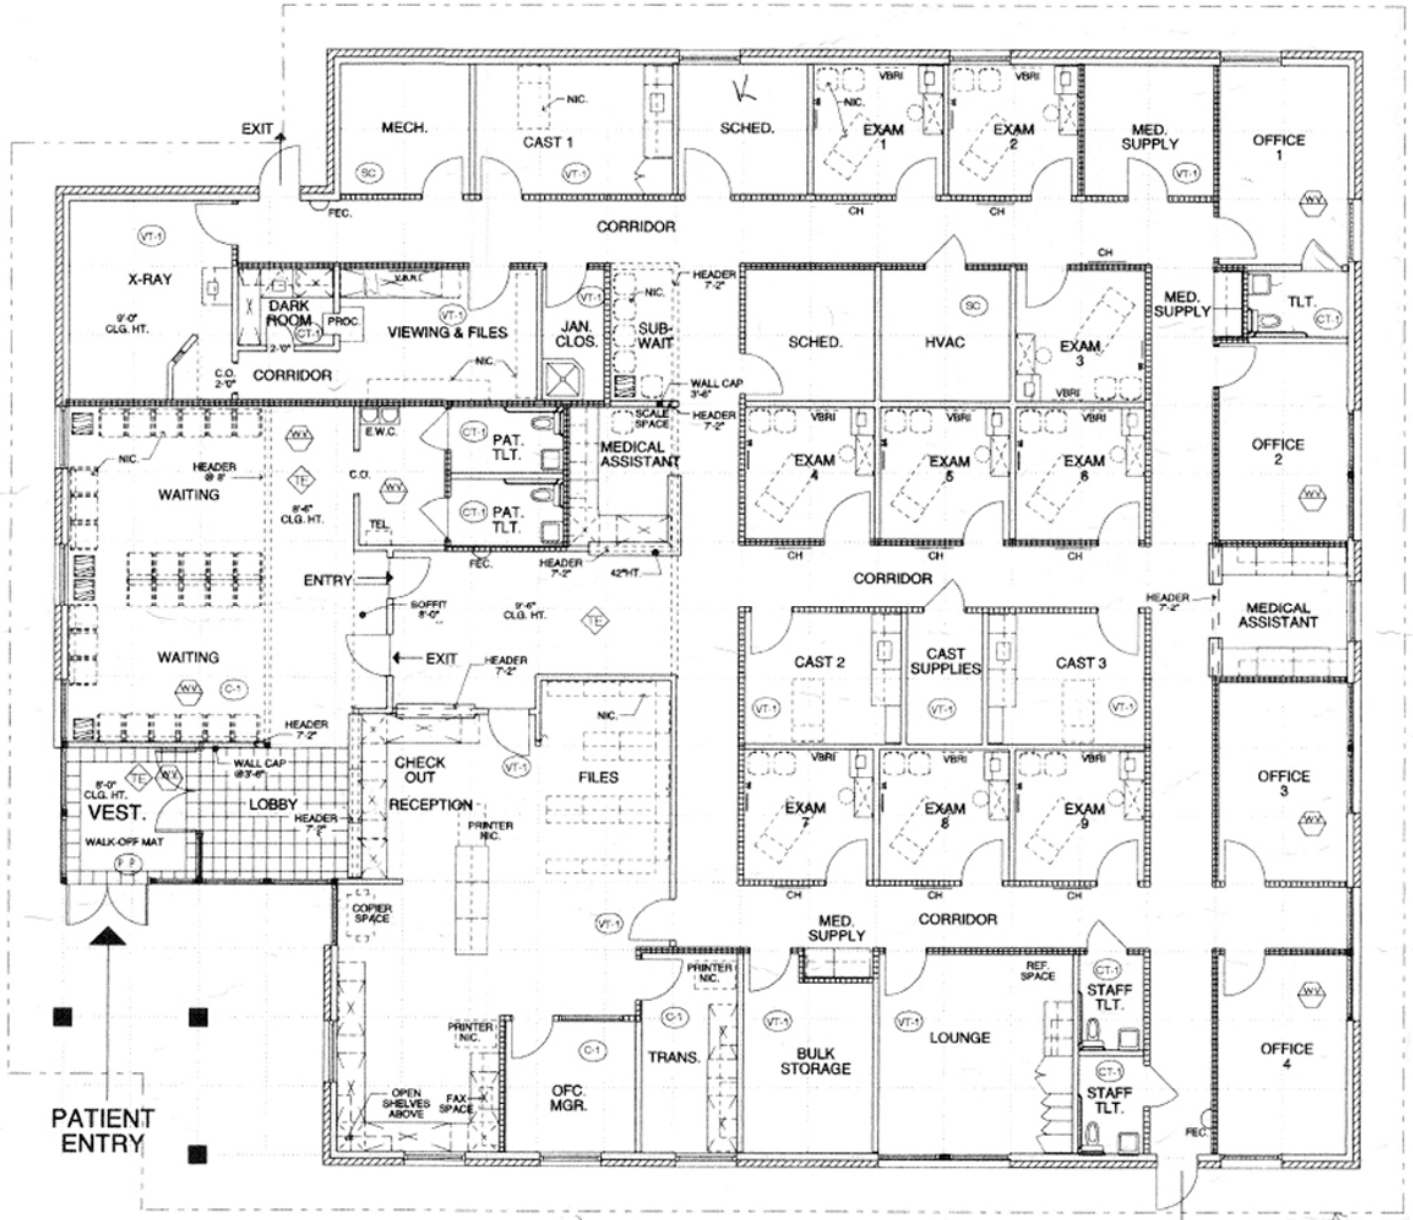

# FLOOR PLAN

FOR SALE OR LEASE: 52 Thomas Johnson Drive, Frederick, MD 21702

*Disclaimer: Information obtained from sources deemed to be reliable. However, we make no guarantee, warranty or representation. Information, prices, and other data may change without notice.*