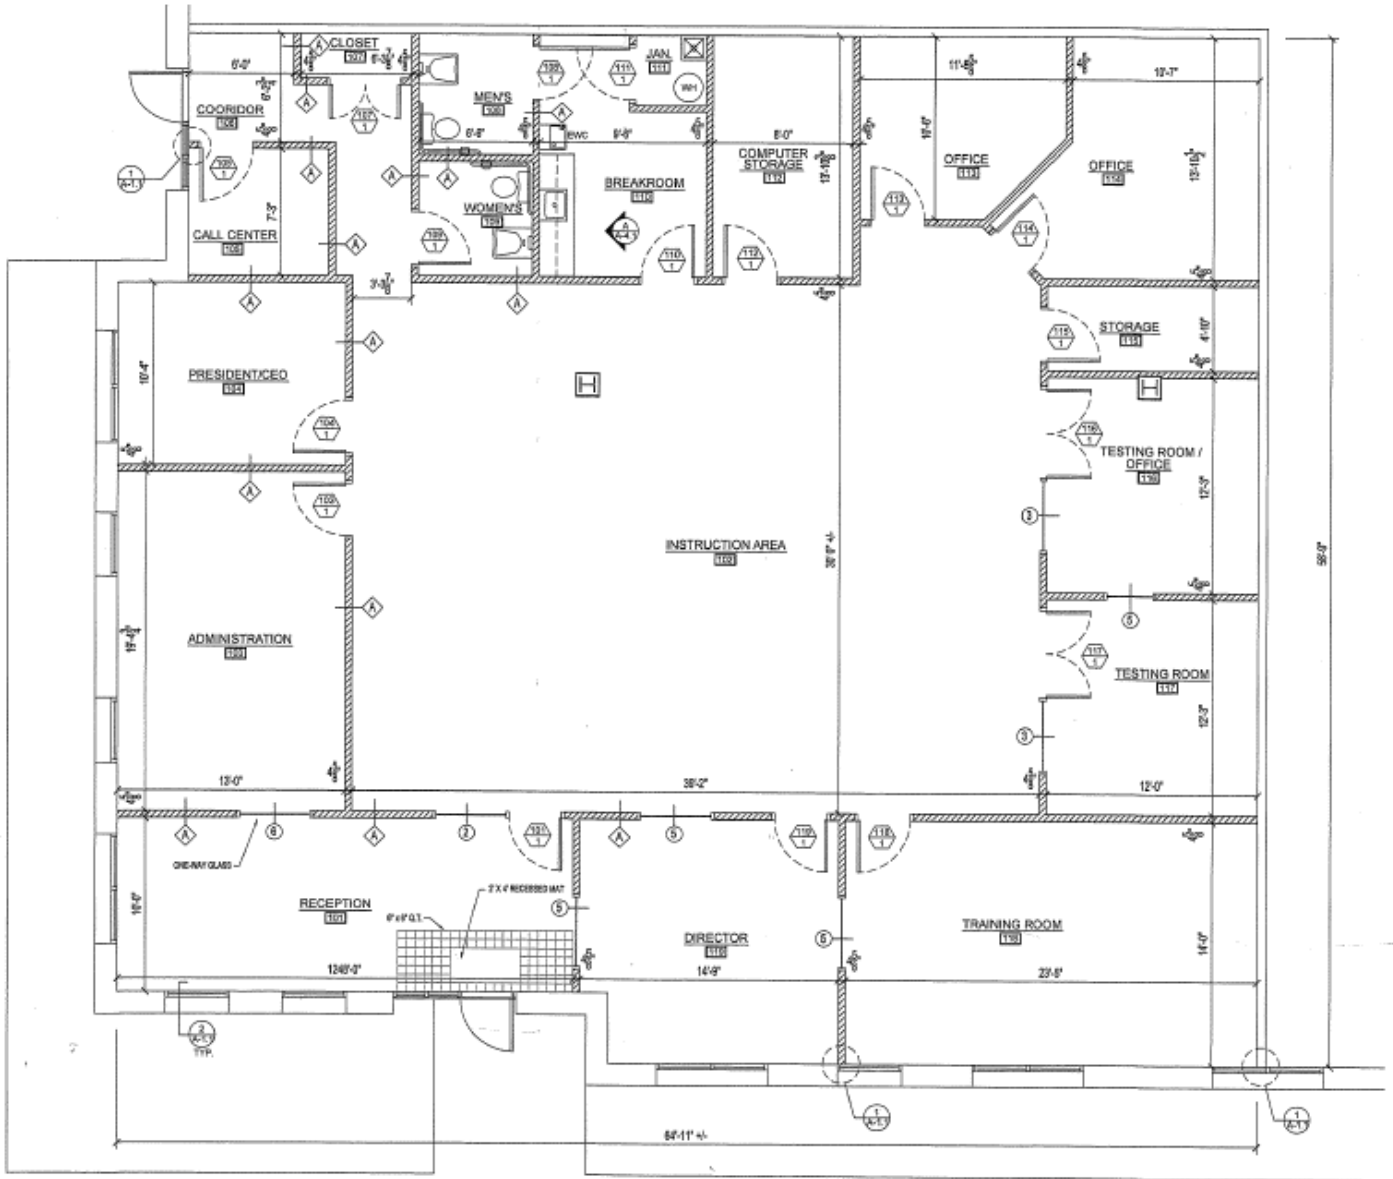

FLOOR PLAN

FOR SALE: 75 Thomas Johnson Drive, Unit H, Frederick, MD 21702

FLOOR PLAN
SCALE: 1/4" = 1'-0"

Disclaimer: Information obtained from sources deemed to be reliable. However, we make no guarantee, warranty or representation. Information, prices, and other data may change without notice.