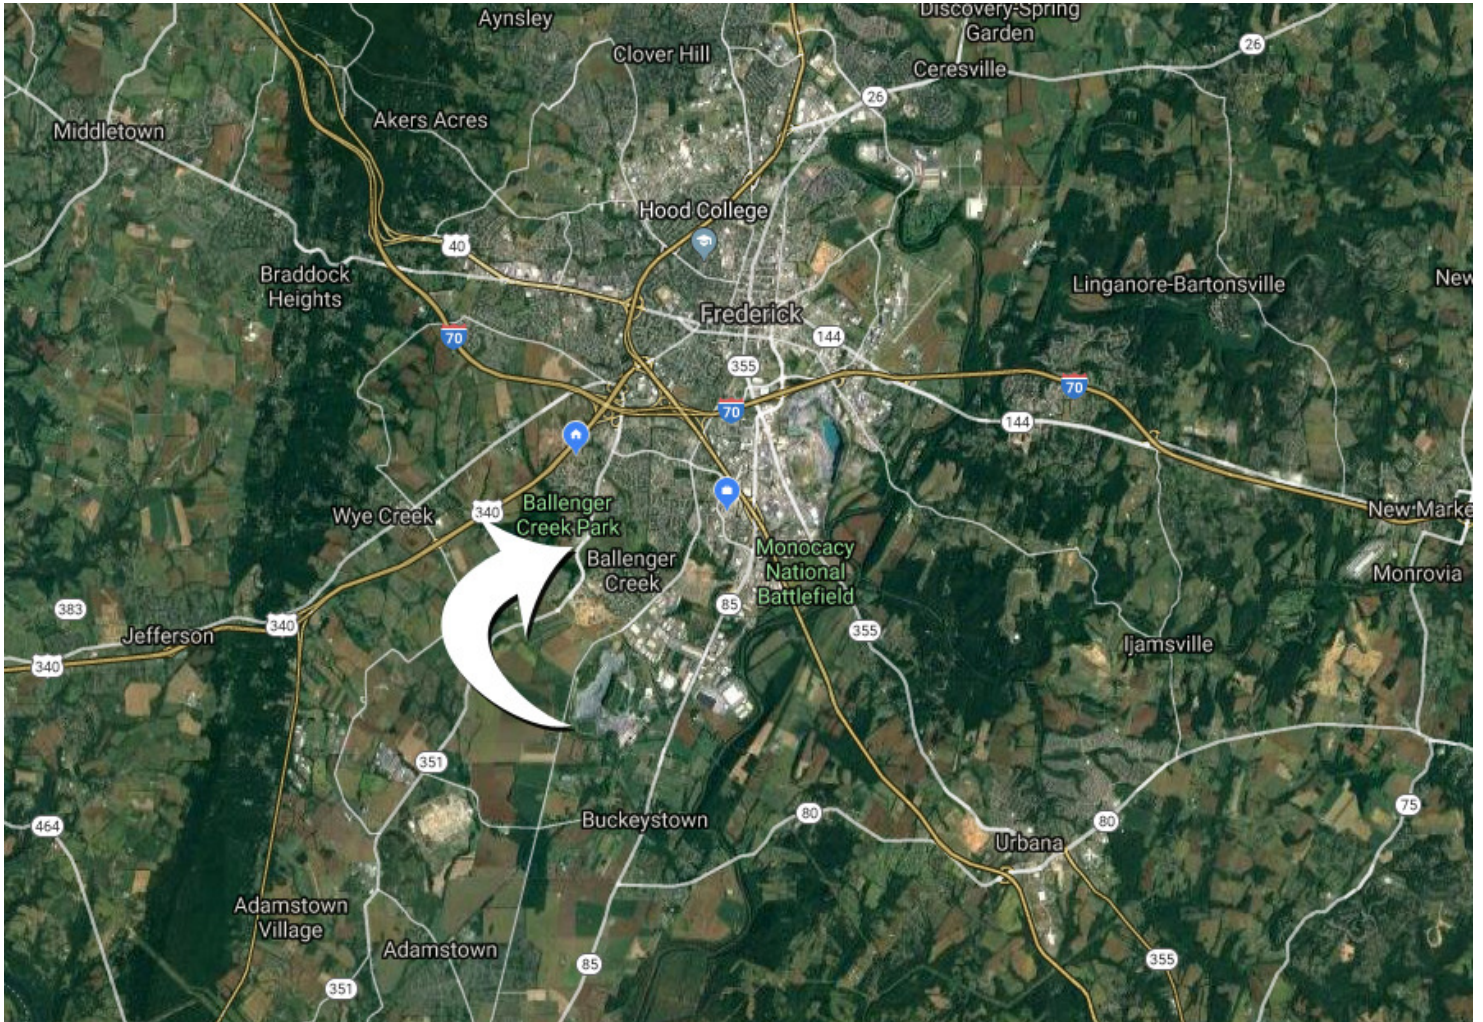

LOCATION MAP

FOR SALE Ballenger Creek Pike, Frederick, MD 21703

MacRo
LTD.
COMMERCIAL REAL ESTATE™

Disclaimer: Information obtained from sources deemed to be reliable. However, we make no guarantee, warranty or representation. Information, prices, and other data may change without notice.