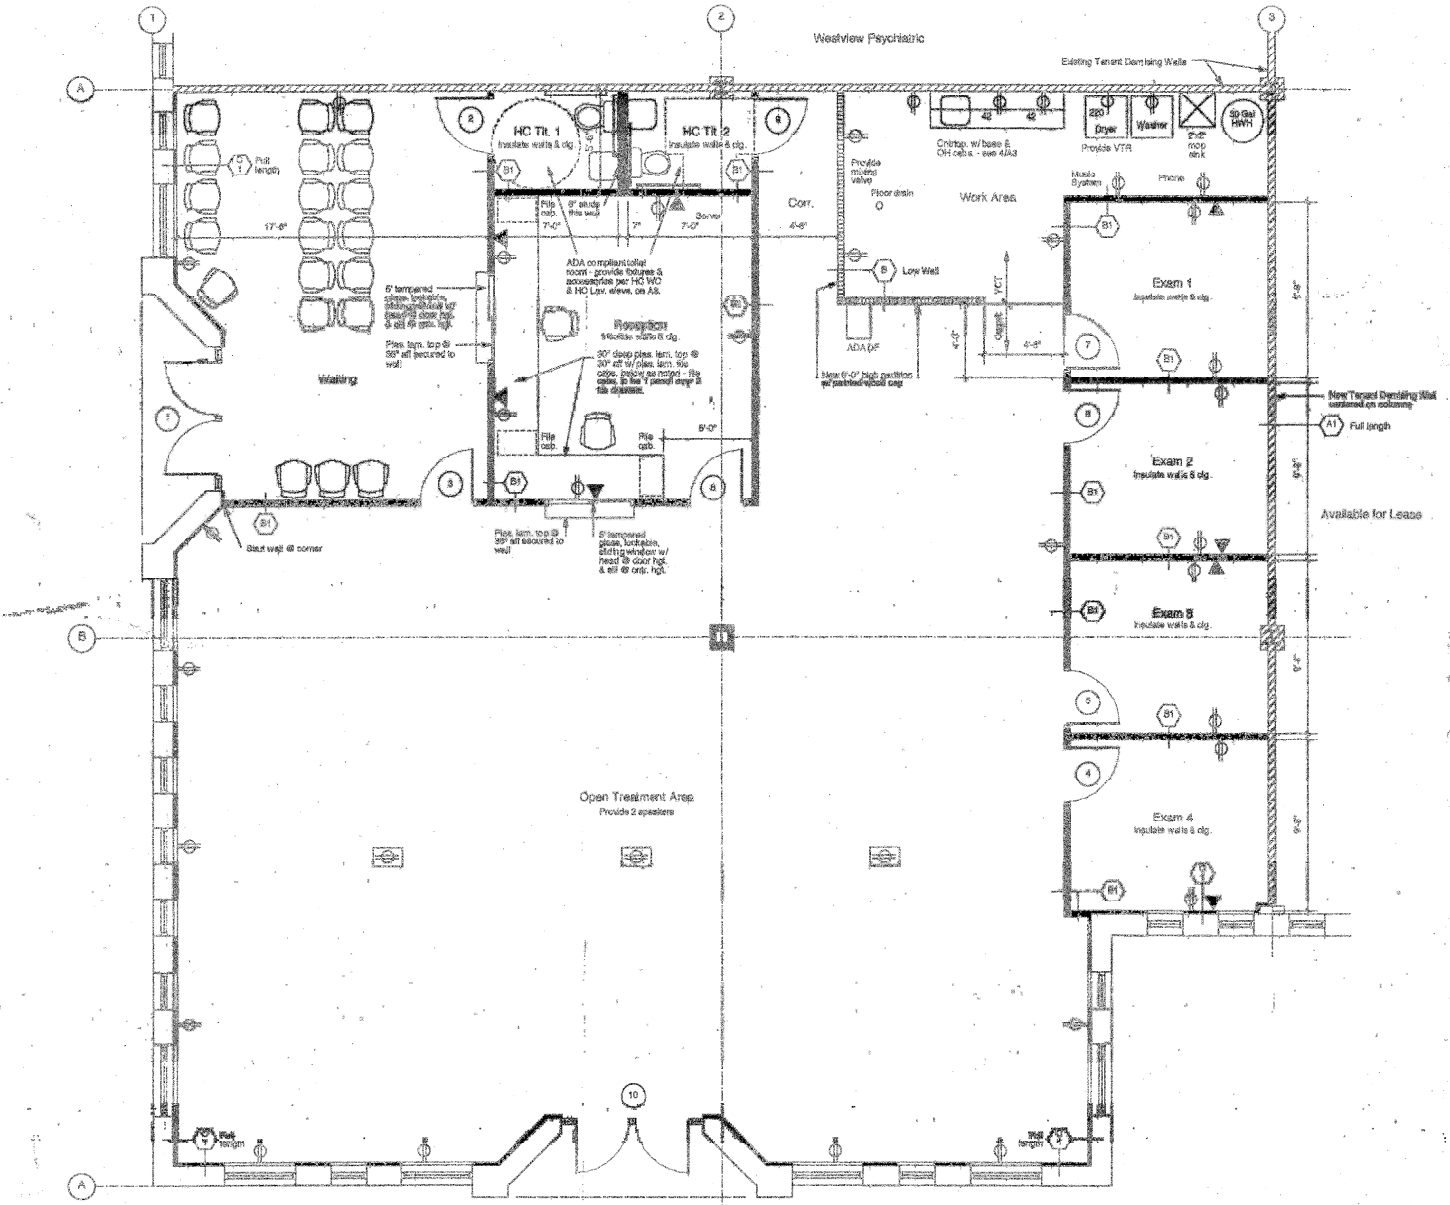

# FLOOR PLAN

FOR SALE: 65-D Thomas Johnson Drive, Unit 8, Frederick, MD 21702

**1 Floor Plan**  
A1

**Electrical Legend**

- Electrical panel
- Receptacle
- Switch
- Dimmer
- Outlet
- Combo phone / data jack