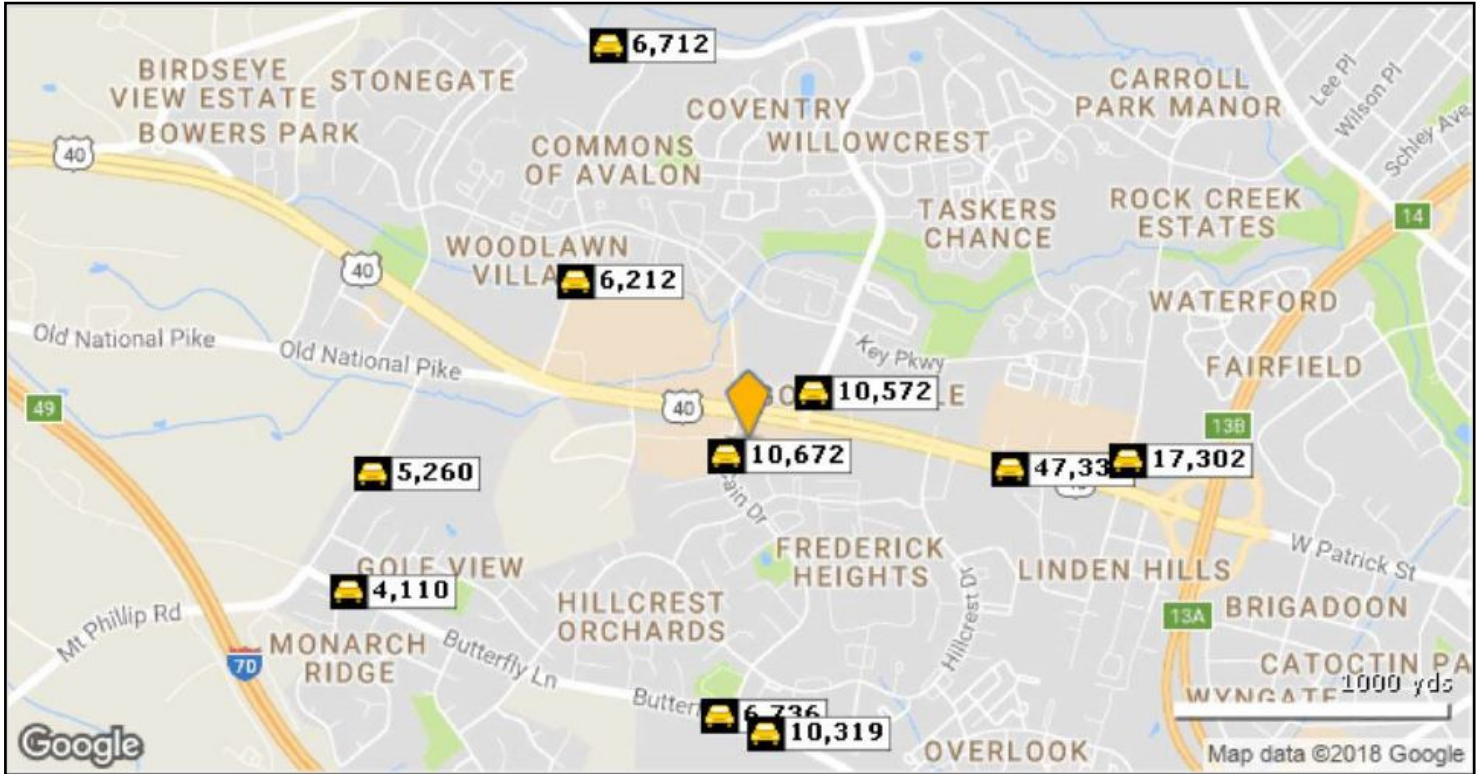

TRAFFIC COUNT

FOR LEASE 4 South McCain Drive, Frederick, MD 21701

Street	Cross Street	Cross Str Dist	Count Year	Avg Daily Volume	Volume Type	Miles from Subject Prop
1 S McCain Dr	Peachtree Ct	0.04 S	2016	10,672	MPSI	.05
2 Willowdale Dr	Willow Tree Pl	0.00 NE	2016	10,572	MPSI	.18
3 Waverley Dr	Key Pkwy	0.11 N	2016	6,212	MPSI	.50
4 W Patrick St	Hoke Pl	0.07 E	2016	47,331	MPSI	.56
5 Butterfly Ln	S McCain Dr	0.03 E	2016	6,736	MPSI	.57
6 Butterfly Ln	S McCain Dr	0.07 NW	2016	10,319	MPSI	.61
7 Mount Phillip Rd	Teal Ln	0.16 SW	2016	5,260	MPSI	.78
8 Baughmans Ln	W Patrick St	0.06 S	2016	17,302	MPSI	.80
9 Shookstown Rd	Waverley Dr	0.07 NW	2016	6,712	MPSI	.89
10 Butterfly Ln	Monarch Ridge Rd	0.02 NW	2016	4,110	MPSI	.89