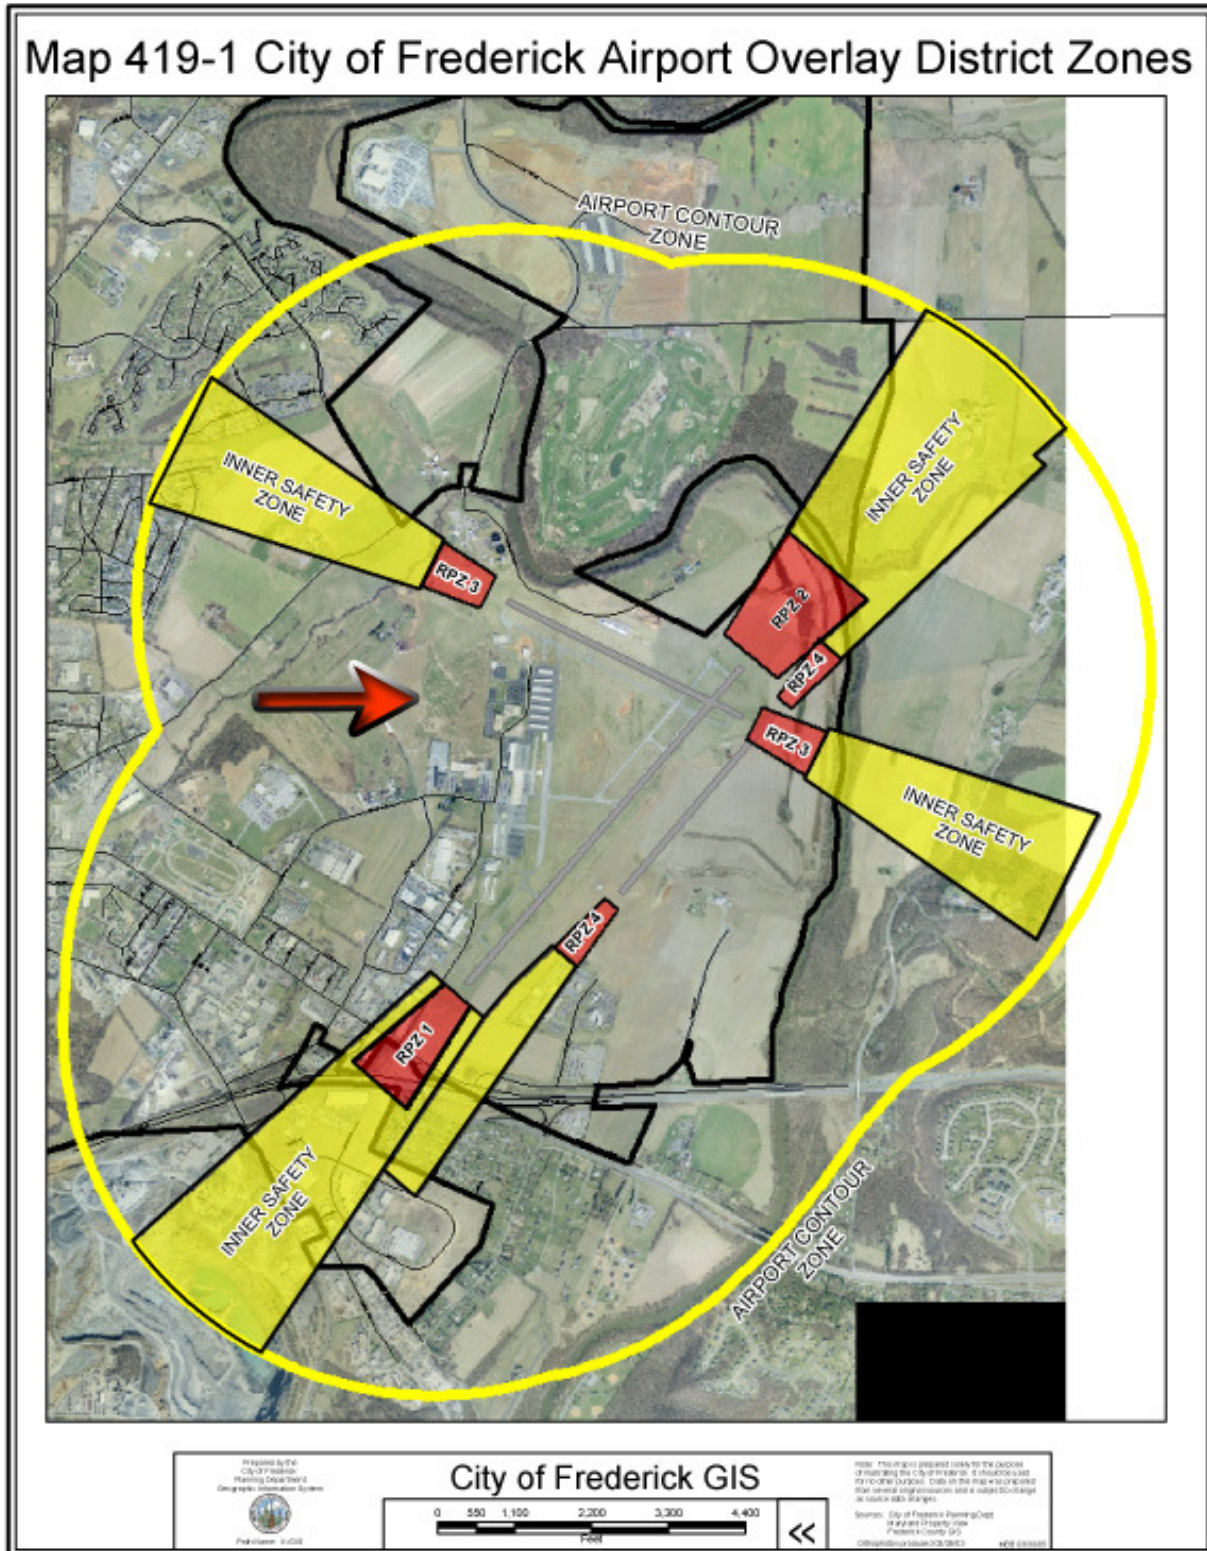

ZONING OVERLAY

FOR SALE Monocacy Boulevard, Frederick, Maryland 21701

Map 419-1 City of Frederick Airport Overlay District Zones

Disclaimer: Information obtained from sources deemed to be reliable. However, we make no guarantee, warranty or representation. Information, prices, and other data may change without notice.