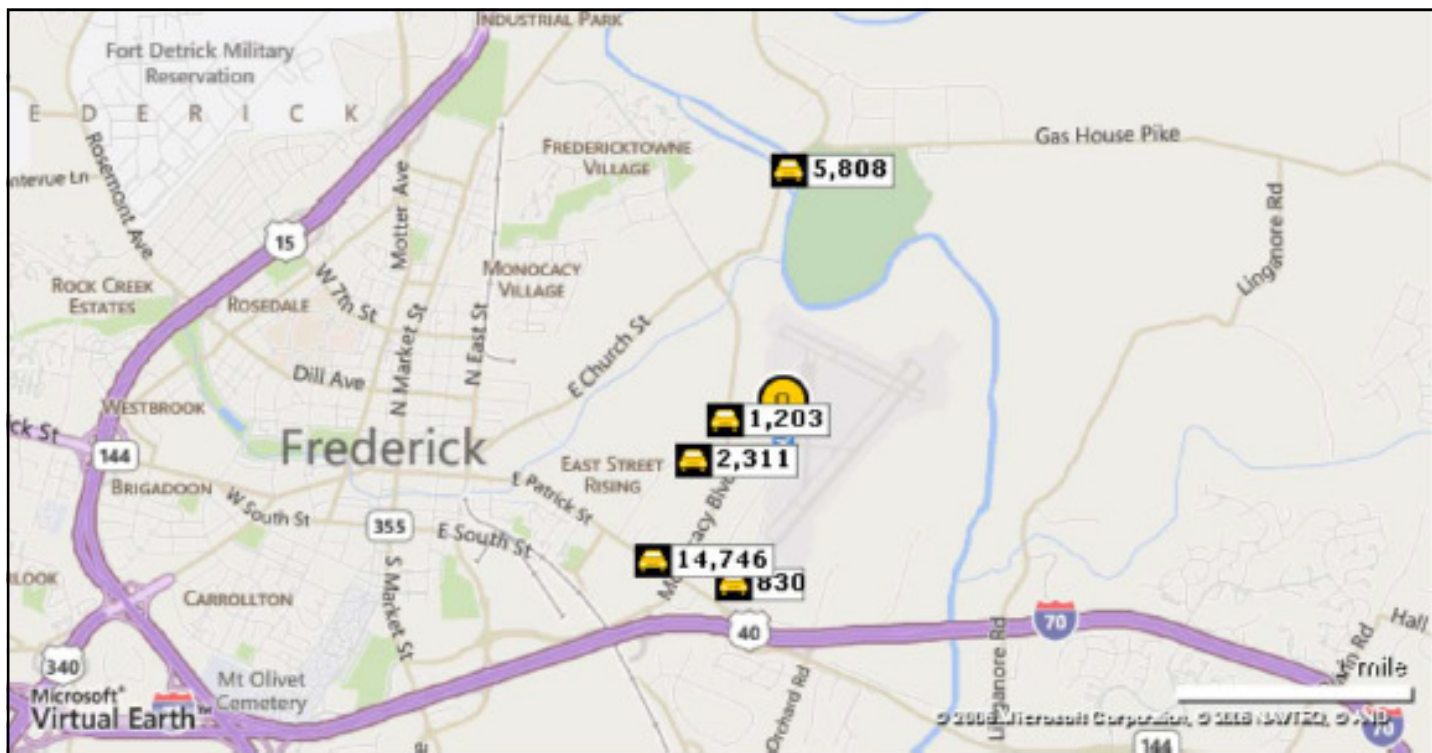

TRAFFIC COUNT

FOR SALE Monocacy Boulevard, Frederick, Maryland 21701

	Street	Cross Street	Cross Str Dist	Count Year	Avg Daily Volume	Volume Type	Miles from Subject Prop
1	Farm Ln	Hughes Ford Rd	0.13 SE	2012	1,203	MPSI	.26
2	Hughes Ford Rd	Monocacy Blvd	0.18 E	2007	2,311	AADT	.46
3	Bailes Ln	E Patrick St	0.11 SW	2012	830	MPSI	.81
4	E Patrick St	Davis Ave	0.03 SE	2012	14,746	MPSI	.89
5	Gas House Pike	Monocacy Blvd	0.11 NE	2012	5,808	MPSI	.98