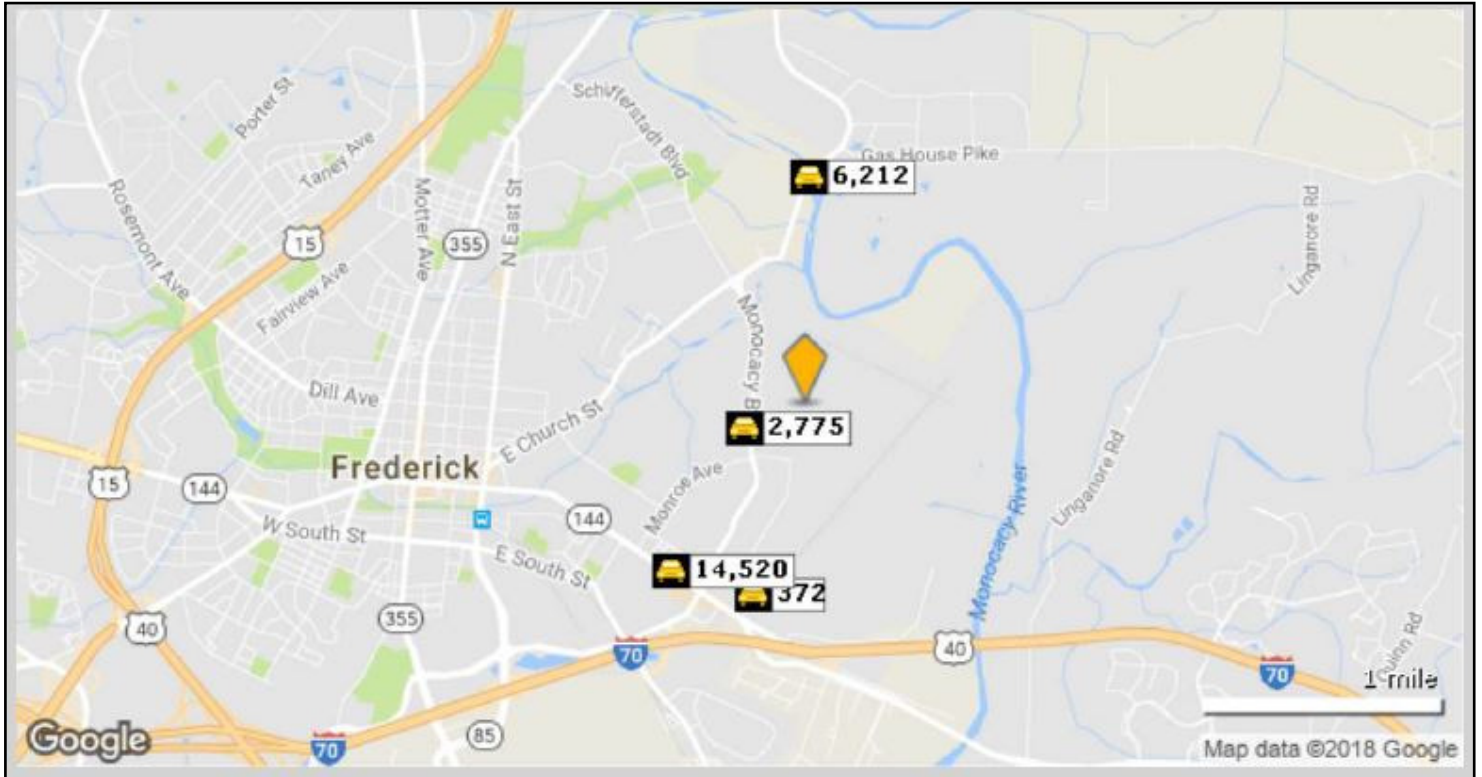

TRAFFIC COUNT

FOR LEASE 411 Aviation Way, Suite 230, Frederick, MD 21701

Street	Cross Street	Cross Str Dist	Count Year	Avg Daily Volume	Volume Type	Miles from Subject Prop
1 Farm Ln	Hughes Ford Rd	0.13 SE	2016	2,775	MPSI	.26
2 Bailes Ln	E Patrick St	0.11 SW	2016	372	MPSI	.81
3 E Patrick St	Davis Ave	0.03 SE	2016	14,520	MPSI	.89
4 Gas House Pike	Monocacy Blvd	0.11 NE	2016	6,212	MPSI	.98