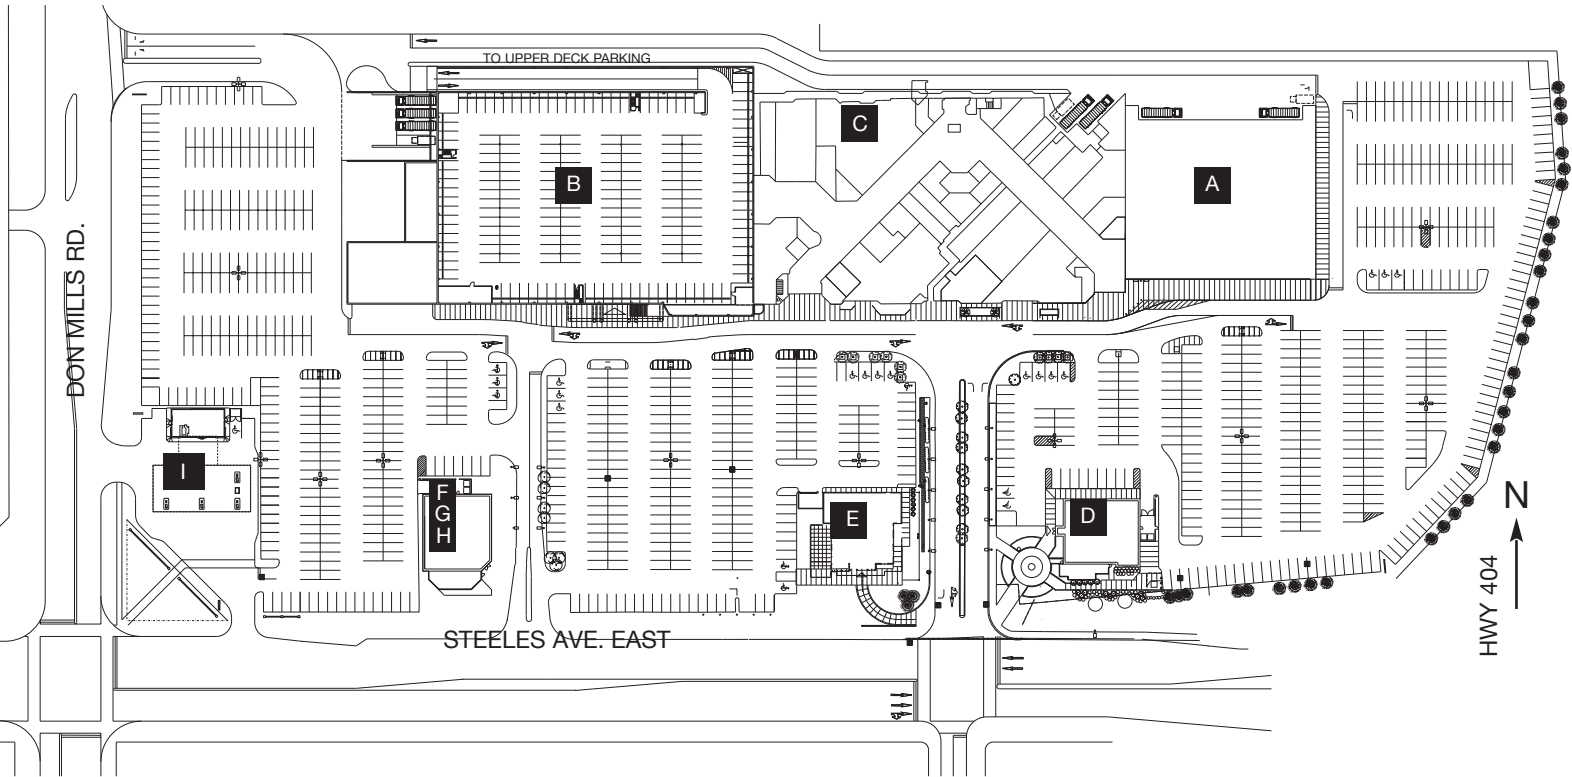

THE SHOPS ON STEELES AND 404

2900 Steeles Avenue East, Thornhill, ON

Tenants Include:

MAIN LEVEL

A. Food Basics	33,824 sq. ft.
B. Sears Outlet	154,210 sq. ft.
Sole Perfection Shoe Repair	176 sq. ft.
Scotia Bank	4,399 sq. ft.
TCM & Foot Spa Inc.	1,240 sq. ft.
Cuccina Moda	1,148 sq. ft.
Zacks Fashions, Ladies Wear	1,803 sq. ft.
Liberty Tax Services	590 sq. ft.
Le Accessories	281 sq. ft.
Fit N' Stitch	611 sq. ft.
Nature's Counter	440 sq. ft.
Judy's Bakery and Fine Foods	967 sq. ft.
The Trend Shoppe	2,314 sq. ft.
Shadz Optical & Orthotics	1,547 sq. ft.
Folino's Hair Design	915 sq. ft.
King's Wok House	2,314 sq. ft.
Perfit Shoes	742 sq. ft.
Mosaic Home Care	742 sq. ft.
Green Florist	632 sq. ft.
Gateway Lotto	130 sq. ft.
VACANT	730 sq. ft.
Milano Outlet, Unisex Fashions	812 sq. ft.
JK Bag 'N' Baggage	828 sq. ft.
TD Canada Trust	5,105 sq. ft.
Artistic Crown	1,245 sq. ft.
Rogers No Wires	996 sq. ft.
Lazeez Mediterranean	467 sq. ft.

Wimpy's Diner	1,750 sq. ft.
New Generation Hair Design	300 sq. ft.
Venus Cafe	430 sq. ft.
Marlin Travel	850 sq. ft.
Superior Dry Cleaners	288 sq. ft.
Oshio Japanese Restaurant	1,752 sq. ft.
Far East Nails	1,170 sq. ft.
Dollar Kwik Plus	3,242 sq. ft.
Royal Home	900 sq. ft.
Bijoux Box Jewellery	563 sq. ft.
C. Shoppers Drug Mart	6,700 sq. ft.
Subway Sandwiches	468 sq. ft.
Gala Wireless	324 sq. ft.

EXTERIOR PAD SITES

D. The Congee Queen	5,244 sq. ft.
E. Montana's Cookhouse	5,150 sq. ft.
F. Benjamin Moore Paint	1,250 sq. ft.
G. Kitchen Food Fair Convenience	1,018 sq. ft.
H. Tim Hortons	2,672 sq. ft.
I. Esso	