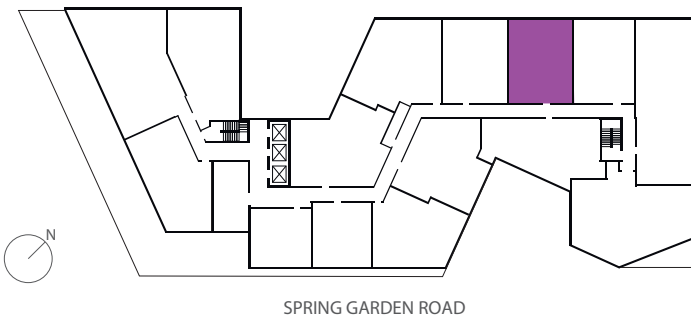

2Bedroom, 2Bathroom  
943 square feet

TOTAL AREA	943 SF
LIVING + DINING	12'x14'
KITCHEN	14'x9'
BEDROOM 1	14'x10'
BATHROOM 1	10'x6'
FOYER	13'x4'
BEDROOM 2	10'x9'
BATHROOM 2	8'x5'

Floor plans are subject to change without notice. Square footage may vary