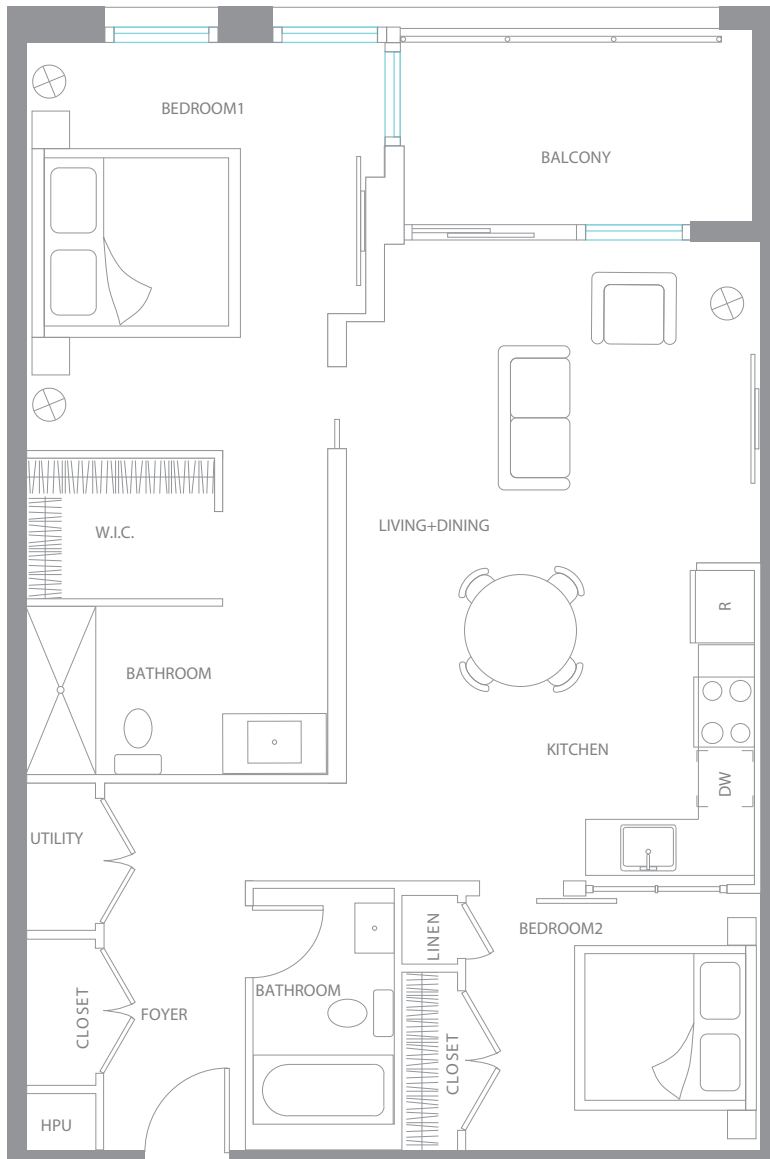

2Bedroom, 2Bathroom  
943 square feet

TOTAL AREA	943 SF
LIVING + DINING	12'x14'
KITCHEN	14'x9'
BEDROOM 1	14'x10'
BATHROOM 1	10'x6'
FOYER	13'x4'
BEDROOM 2	10'x9'
BATHROOM 2	8'x5'

Floor plans are subject to change without notice. Square footage may vary