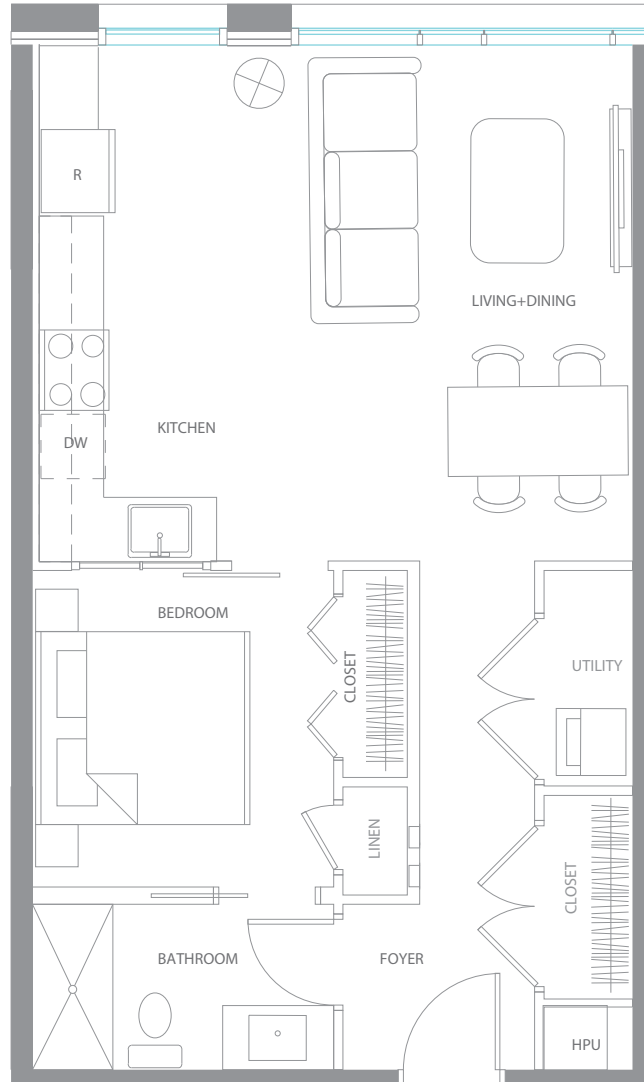

1 Bedroom, 1 Bathroom
618 square feet

TOTAL AREA	618 SF
LIVING + DINING	15'x12'
KITCHEN	15'x6'
BEDROOM	12'x10'
BATHROOM	9'x5'
FOYER	5'x5'

Floor plans are subject to change without notice. Square footage may vary