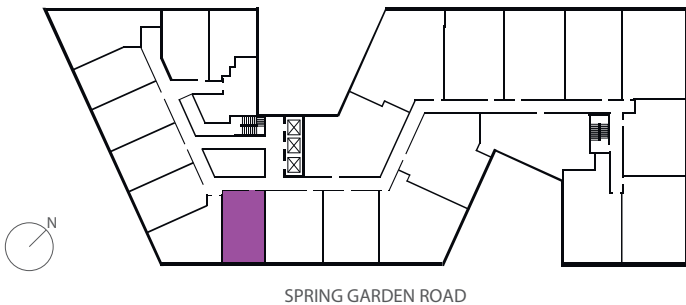

1 Bedroom, 1 Bathroom
618 square feet

TOTAL AREA	618 SF
LIVING + DINING	15'x12'
KITCHEN	15'x6'
BEDROOM	12'x10'
BATHROOM	9'x5'
FOYER	5'x5'

Floor plans are subject to change without notice. Square footage may vary