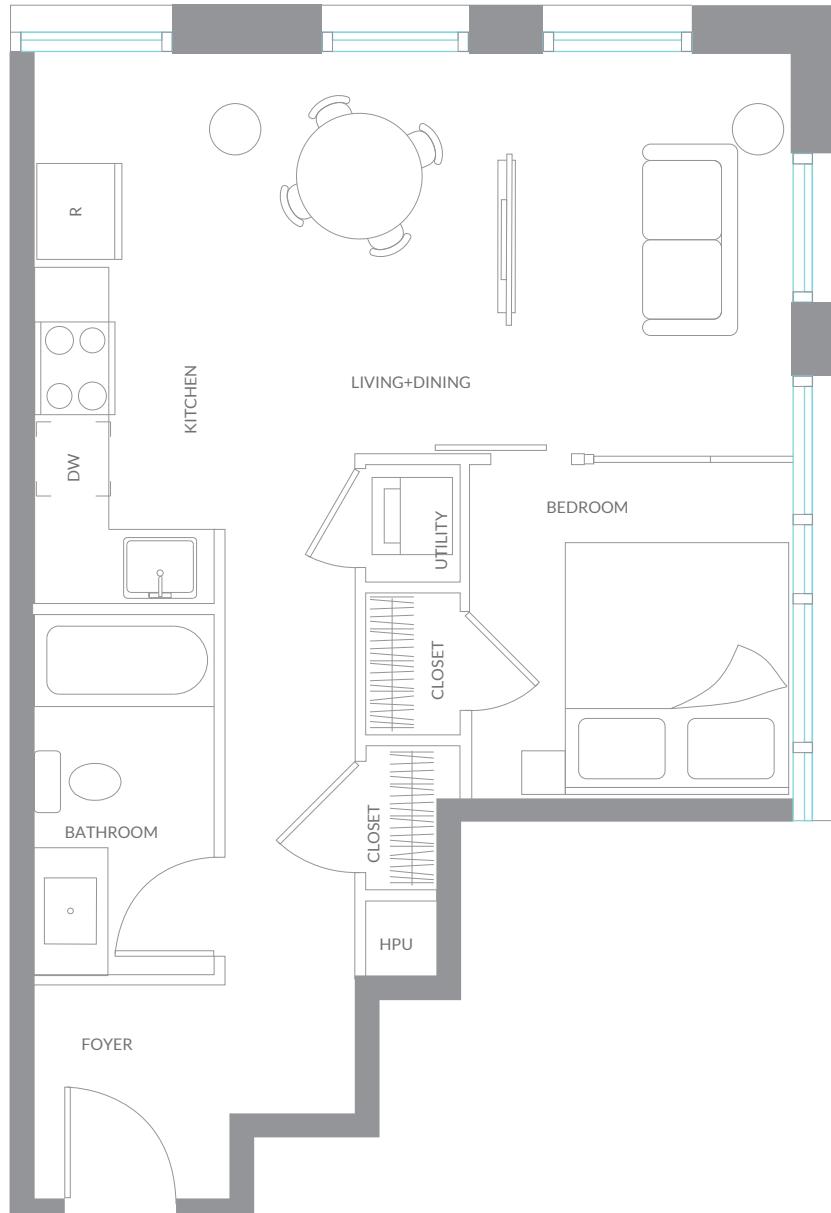

1Bedroom, 1Bathroom  
507 square feet

TOTAL AREA	507 SF
LIVING+DINING	14'x10'
KITCHEN	14'x5'
BEDROOM	8'x8'
BATHROOM	9'x4'
FOYER	8'x6'

SPRING GARDEN ROAD

Floor plans are subject to change without notice. Square footage may vary