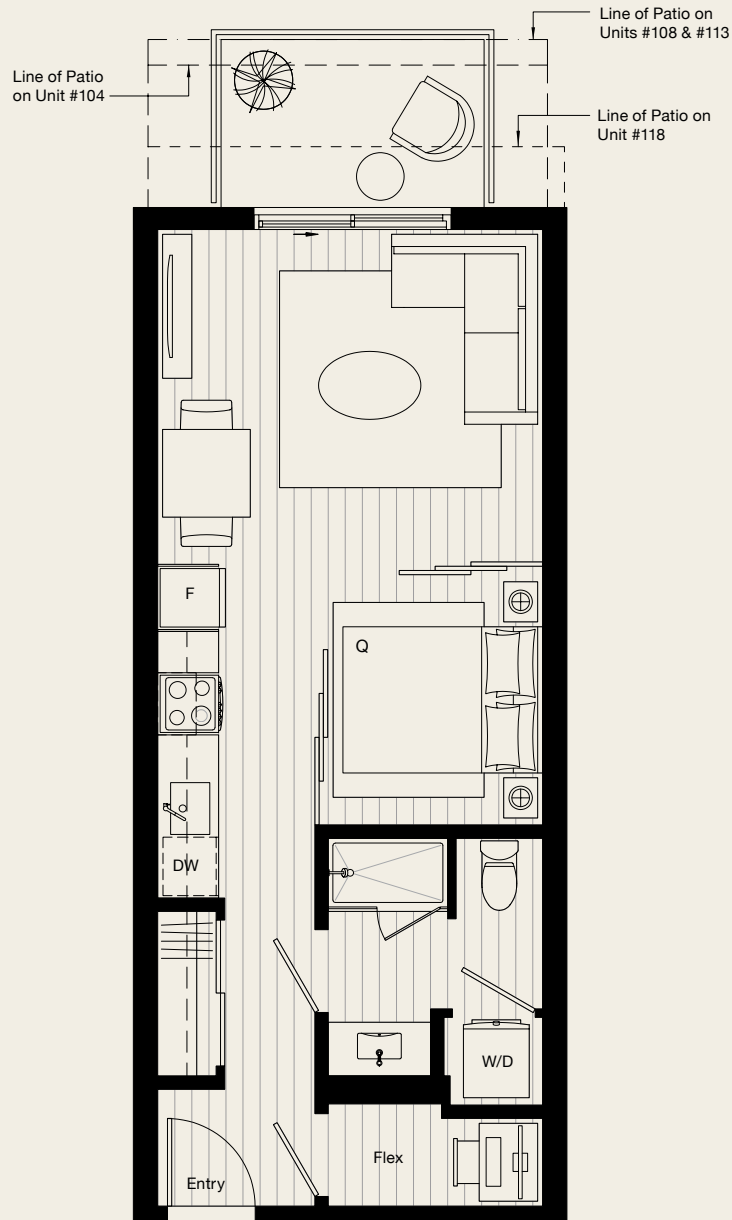

B1a

JR 1 BED + FLEX
1 BATH

INT: 473 SQFT
EXT: 27 -77 SQFT
TOTAL: 500 - 550 SQFT

LEVEL 1

LEVEL 2 - 4

LEVEL 5

LEVEL 6