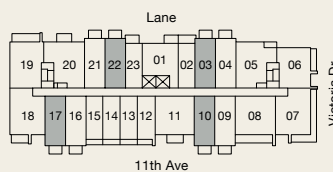

B1a

JR 1 BED + FLEX
1 BATH

INT: 473 SQFT
EXT: 27 -77 SQFT
TOTAL: 500 - 550 SQFT

LEVEL 1

LEVEL 2 - 4

LEVEL 5

LEVEL 6