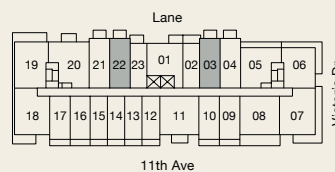

B1a

JR 1 BED + FLEX
1 BATH

INT: 473 SQFT
EXT: 27 -77 SQFT
TOTAL: 500 - 550 SQFT

LEVEL 1

LEVEL 2 - 4

LEVEL 5

LEVEL 6