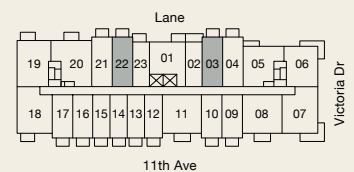

B1a

JR 1 BED + FLEX
1 BATH

INT: 473 SQFT
EXT: 27 -77 SQFT
TOTAL: 500 - 550 SQFT

LEVEL 1

LEVEL 2 - 4

LEVEL 5

LEVEL 6