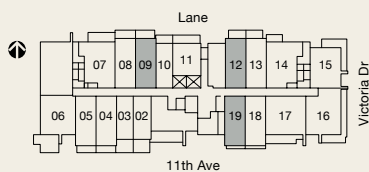

B1a

JR 1 BED + FLEX
1 BATH

INT: 473 SQFT
EXT: 27 -77 SQFT
TOTAL: 500 - 550 SQFT

LEVEL 1

LEVEL 2 - 4

LEVEL 5

LEVEL 6