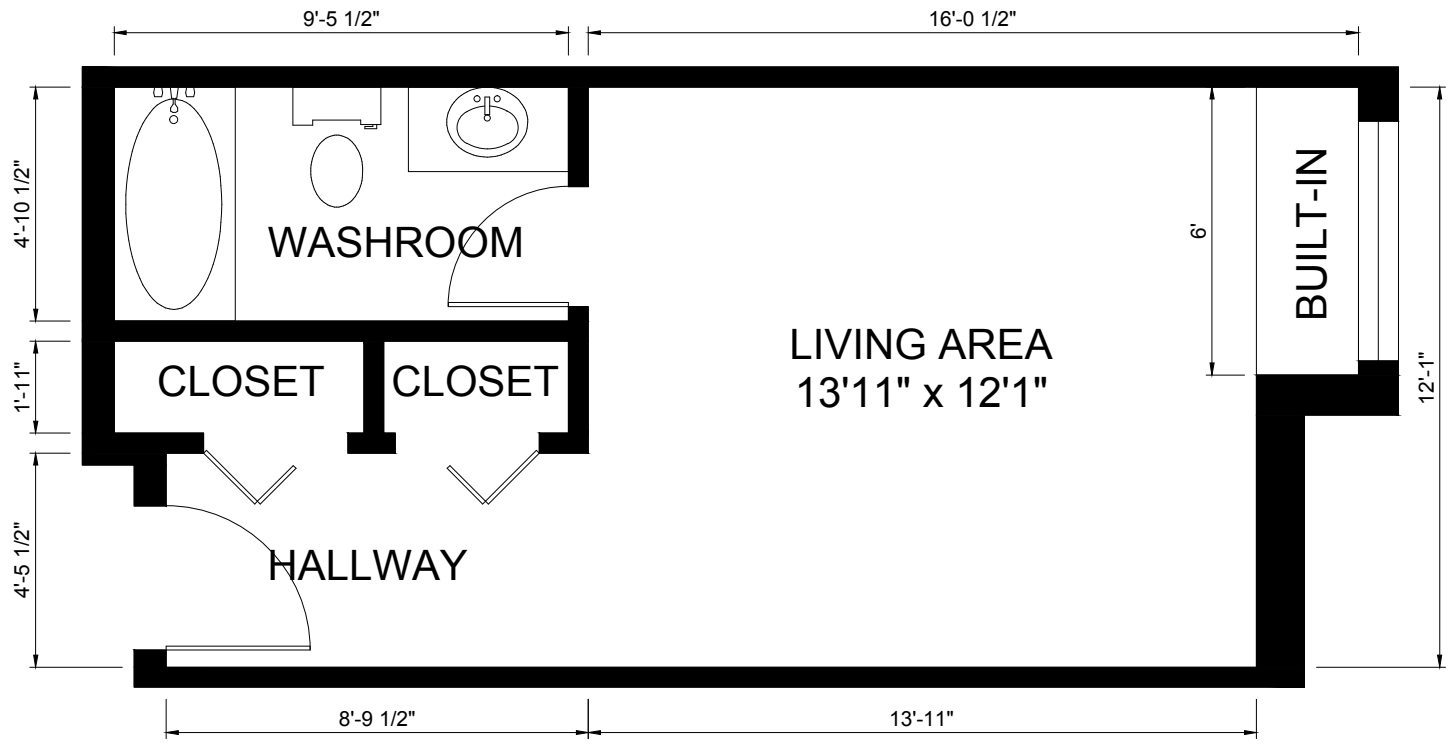

RIVERWOOD SENIOR LIVING 9 EVANS ROAD ALLISTON, ON.

**UNIT A FLOOR PLAN
327 SQ.FT.**

MEASURED ON SEPTEMBER 29, 2014
ROOM SIZES SHOULD BE CONSIDERED APPROXIMATE
SINCE MEASUREMENTS ARE SUBJECT TO CERTIFICATION.