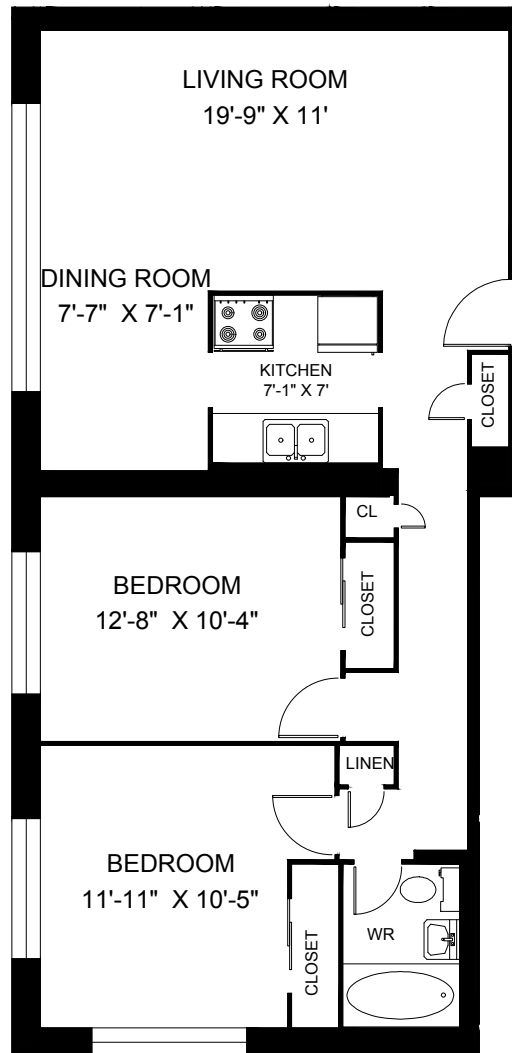

31 SPENCER AVENUE

TORONTO, ONTARIO

TWO BEDROOM | 900 SQUARE FEET

LINE 02/UNIT 102, 202, 302
TYPE A

ACTUAL SUITE LAYOUT MAY VARY FROM PLAN

hazelview
PROPERTIES