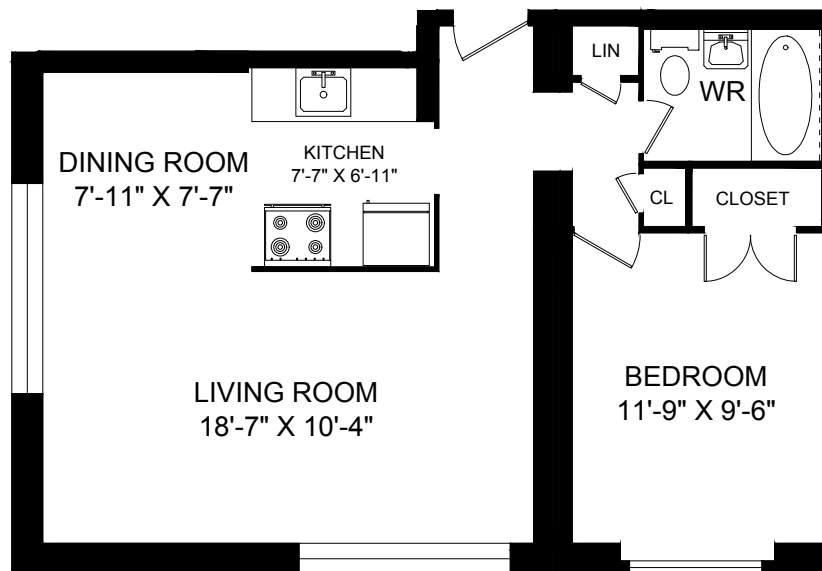

# 100 TYNDALL AVENUE

TORONTO, ONTARIO

ONE BEDROOM | 626 SQUARE FEET

LINE 05, 06  
TYPE A

ACTUAL SUITE LAYOUT MAY VARY FROM PLAN

**hazelview**  
PROPERTIES