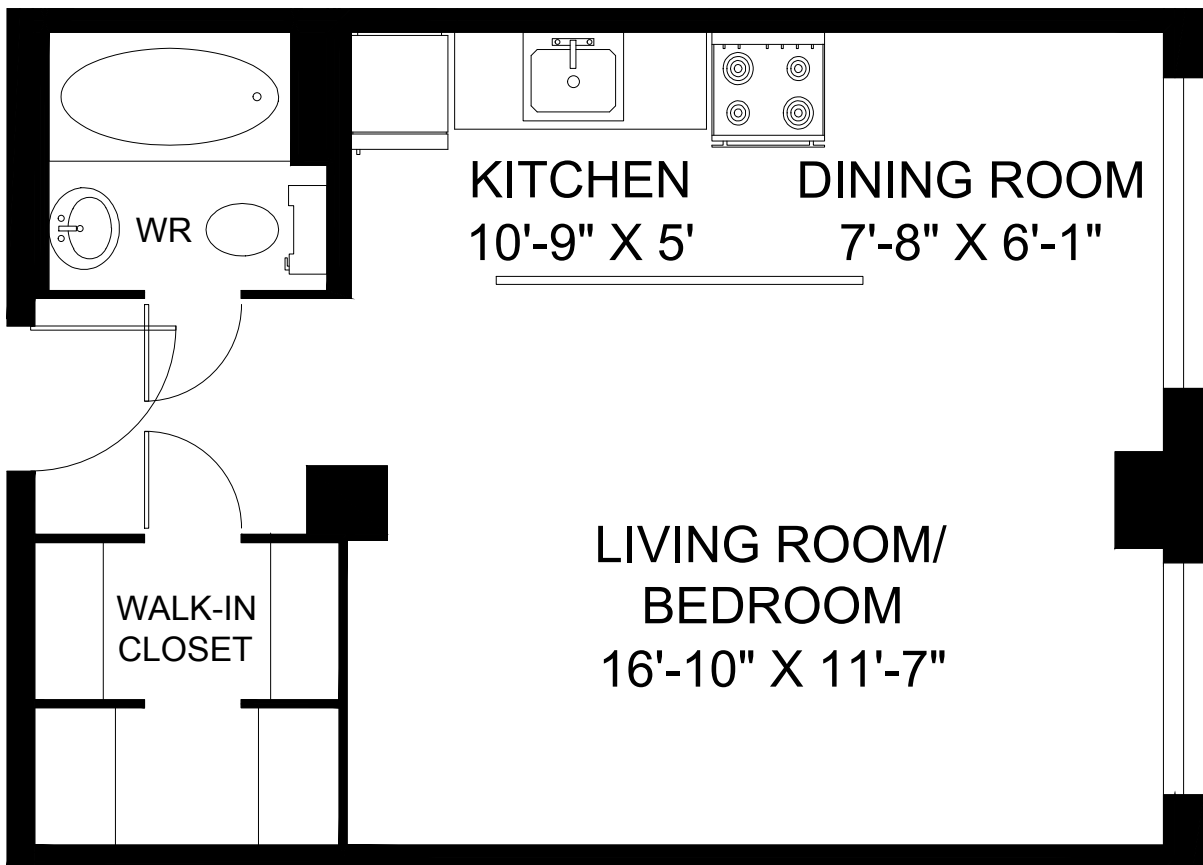

85
Wellesley
Street E

Toronto, Ontario

BACHELOR | 428 SQUARE FEET

LINE 04, LINE 05, UNIT 204, UNIT 205
TYPE A

ACTUAL SUITE LAYOUT MAY VARY FROM PLAN