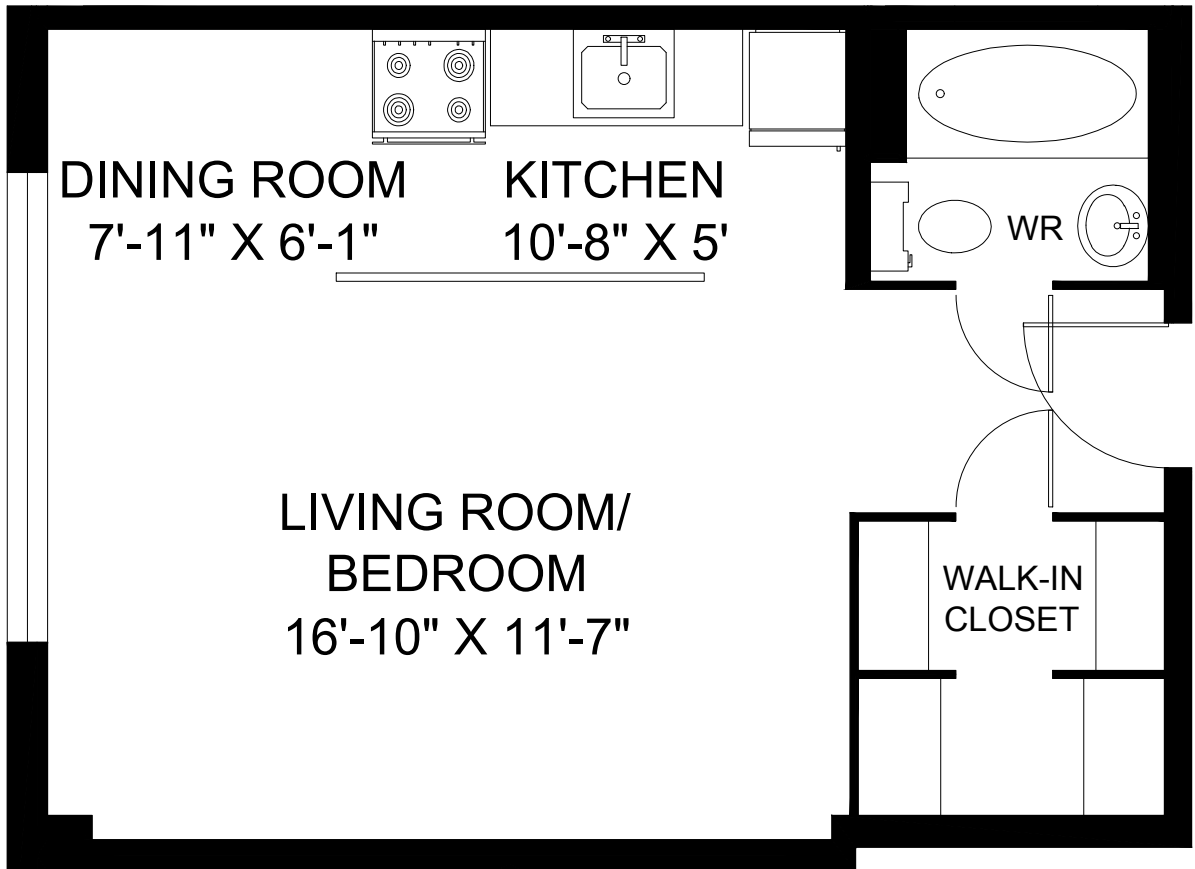

85
Wellesley
Street E

Toronto, Ontario

BACHELOR | 422 SQUARE FEET

LINE 02, LINE 03, UNIT 202, UNIT 203
TYPE C

ACTUAL SUITE LAYOUT MAY VARY FROM PLAN