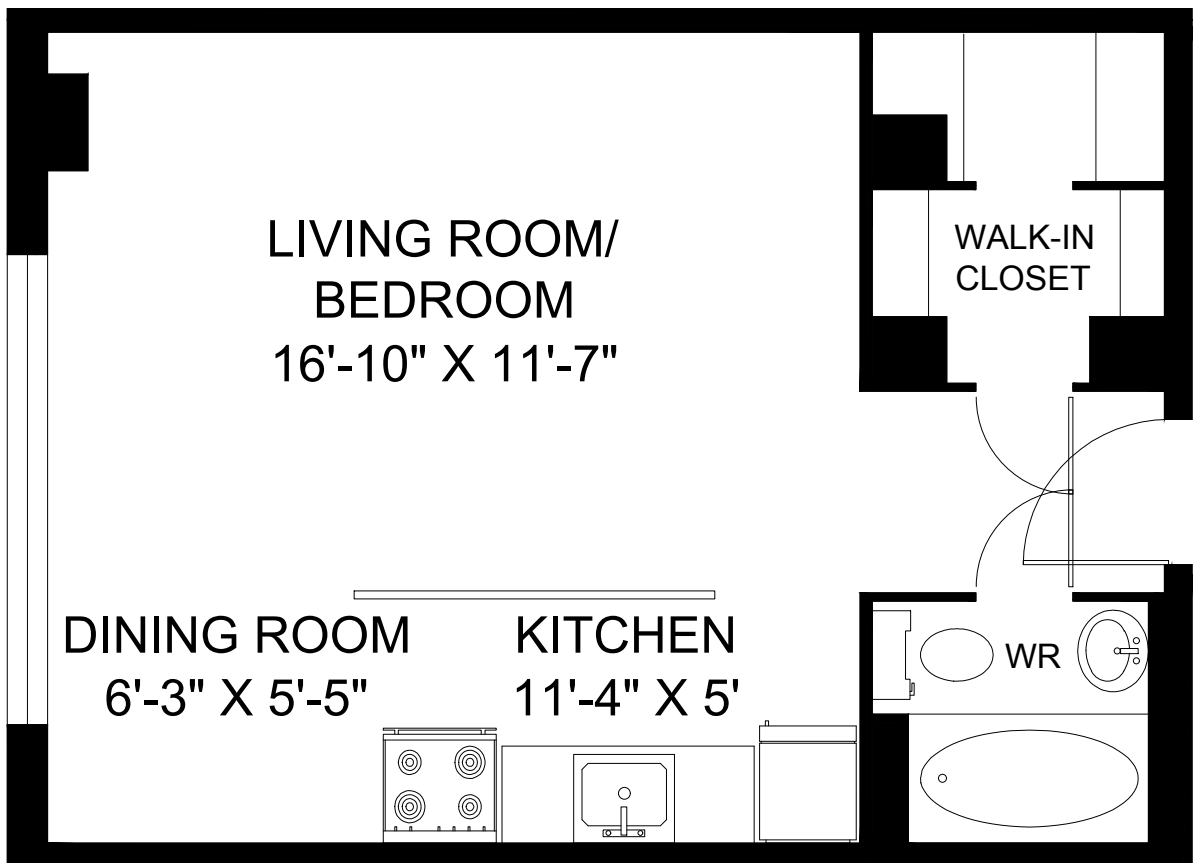

85
Wellesley
Street E

Toronto, Ontario

BACHELOR | 423 SQUARE FEET

LINE 06, LINE 07, UNIT 206, UNIT 207
TYPE B

ACTUAL SUITE LAYOUT MAY VARY FROM PLAN