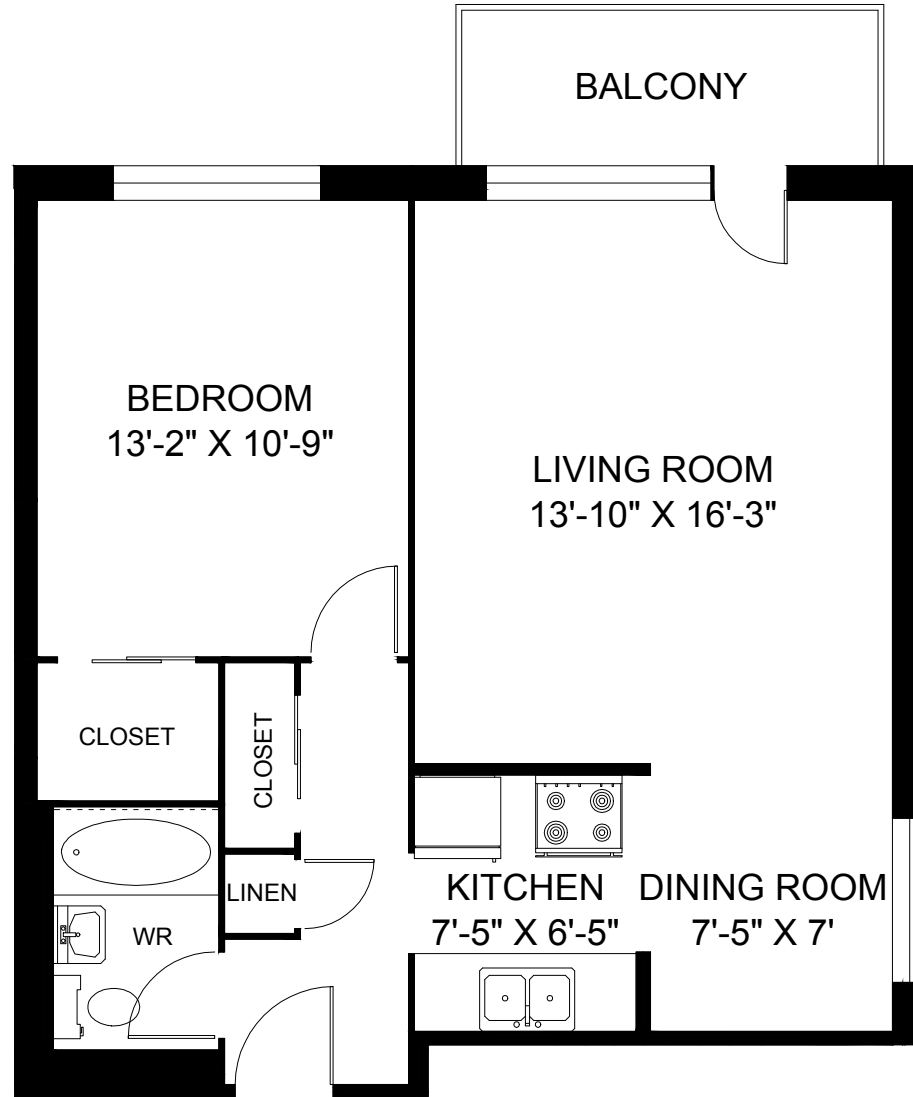

66 SPADINA ROAD
TORONTO, ON

LINE 07A - 1 BEDROOM
679 SQUARE FEET