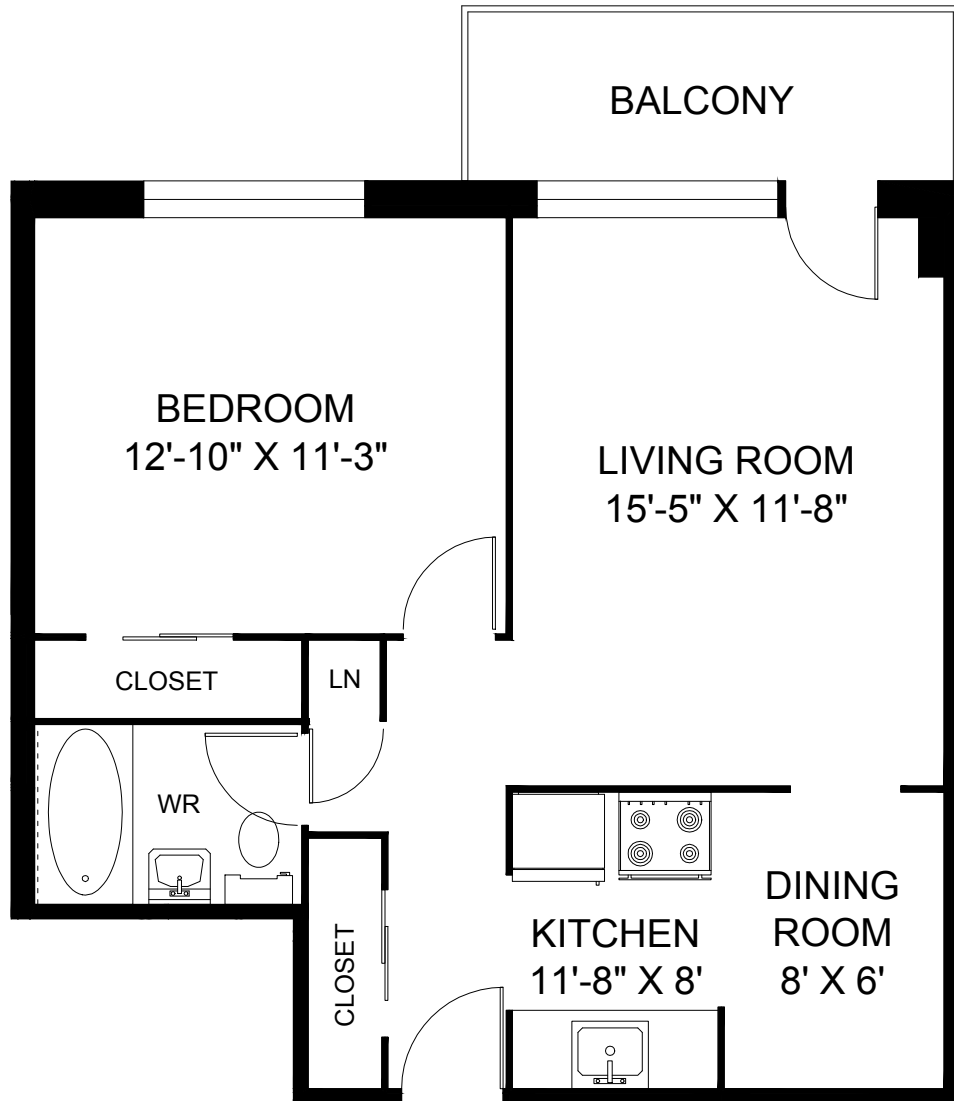

# 66 SPADINA ROAD TORONTO, ON

**LINE 03B - 1 BEDROOM  
595 SQUARE FEET**