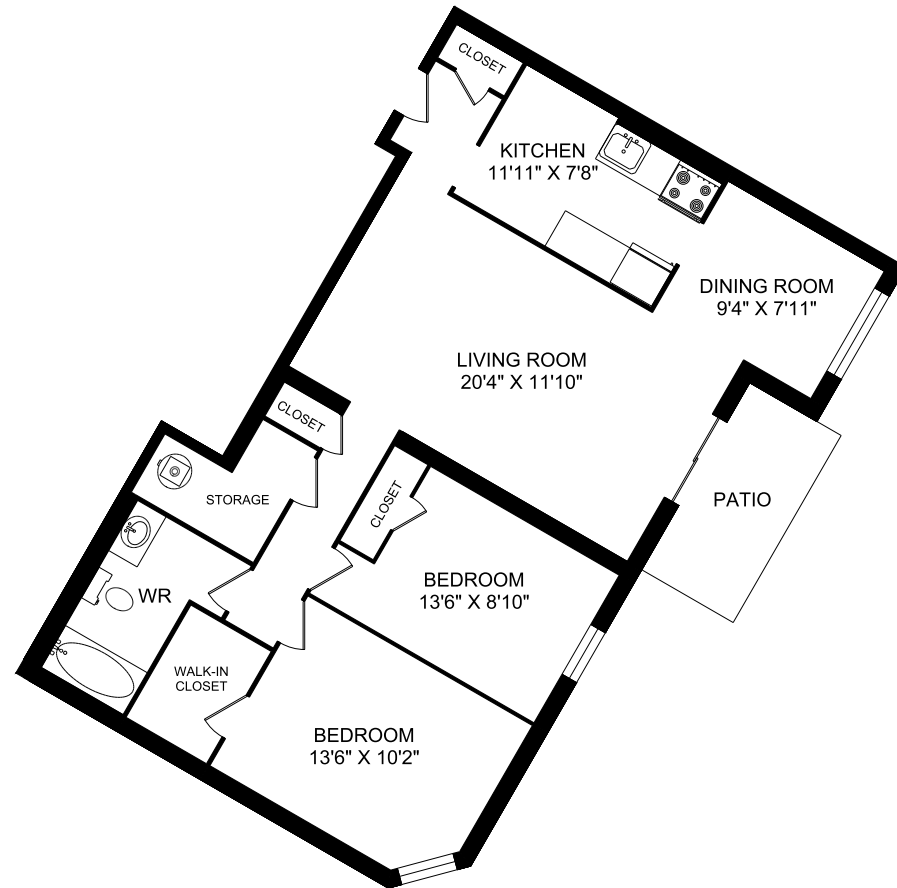

# 53 ADELAIDE STREET LINDSAY, ON

**UNIT 111  
TWO BEDROOM  
1,006 SQ.FT.**

## KEYPLAN