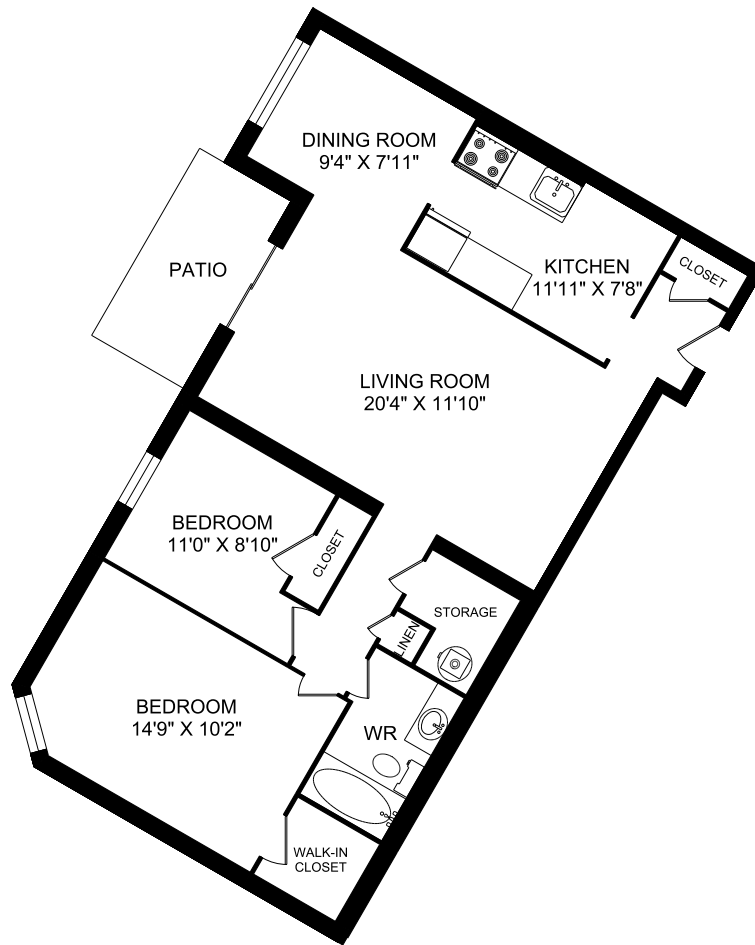

53 ADELAIDE STREET

LINDSAY, ON

UNIT 110
TWO BEDROOM
937 SQ.FT.

KEYPLAN