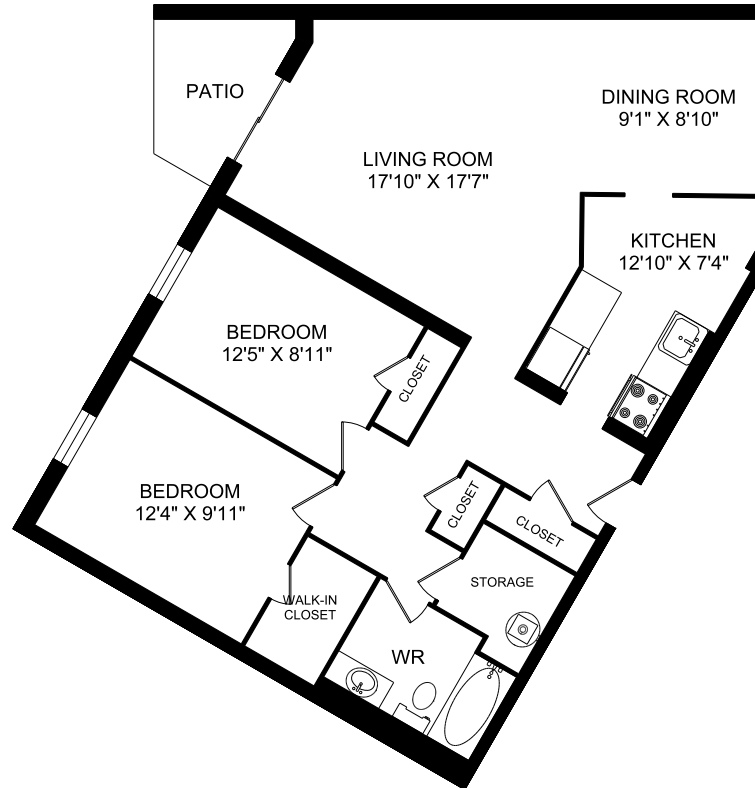

53 ADELAIDE STREET LINDSAY, ON

**UNIT 109
TWO BEDROOM
996 SQ.FT.**

KEYPLAN