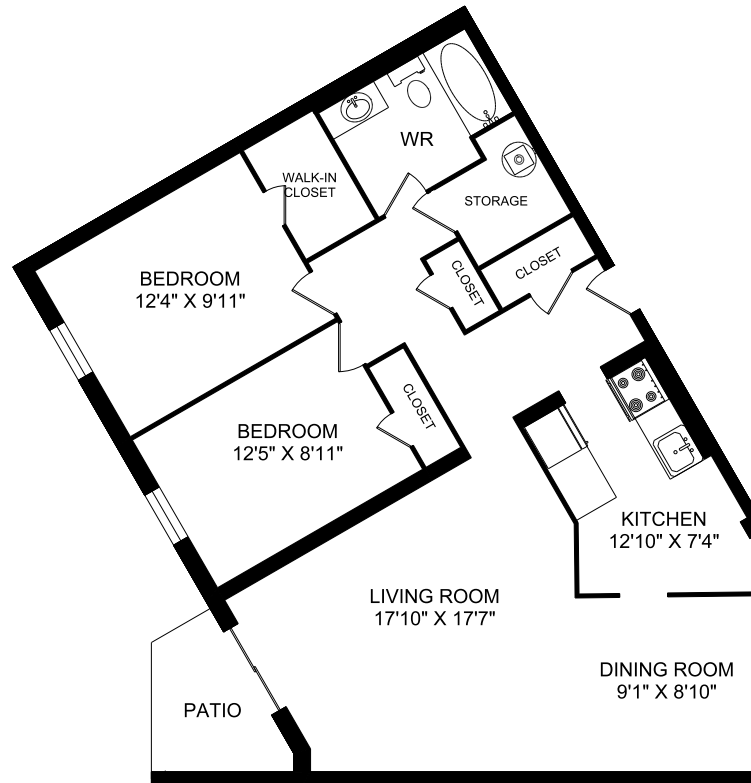

53 ADELAIDE STREET LINDSAY, ON

**UNIT 108
TWO BEDROOM
989 SQ.FT.**

KEYPLAN