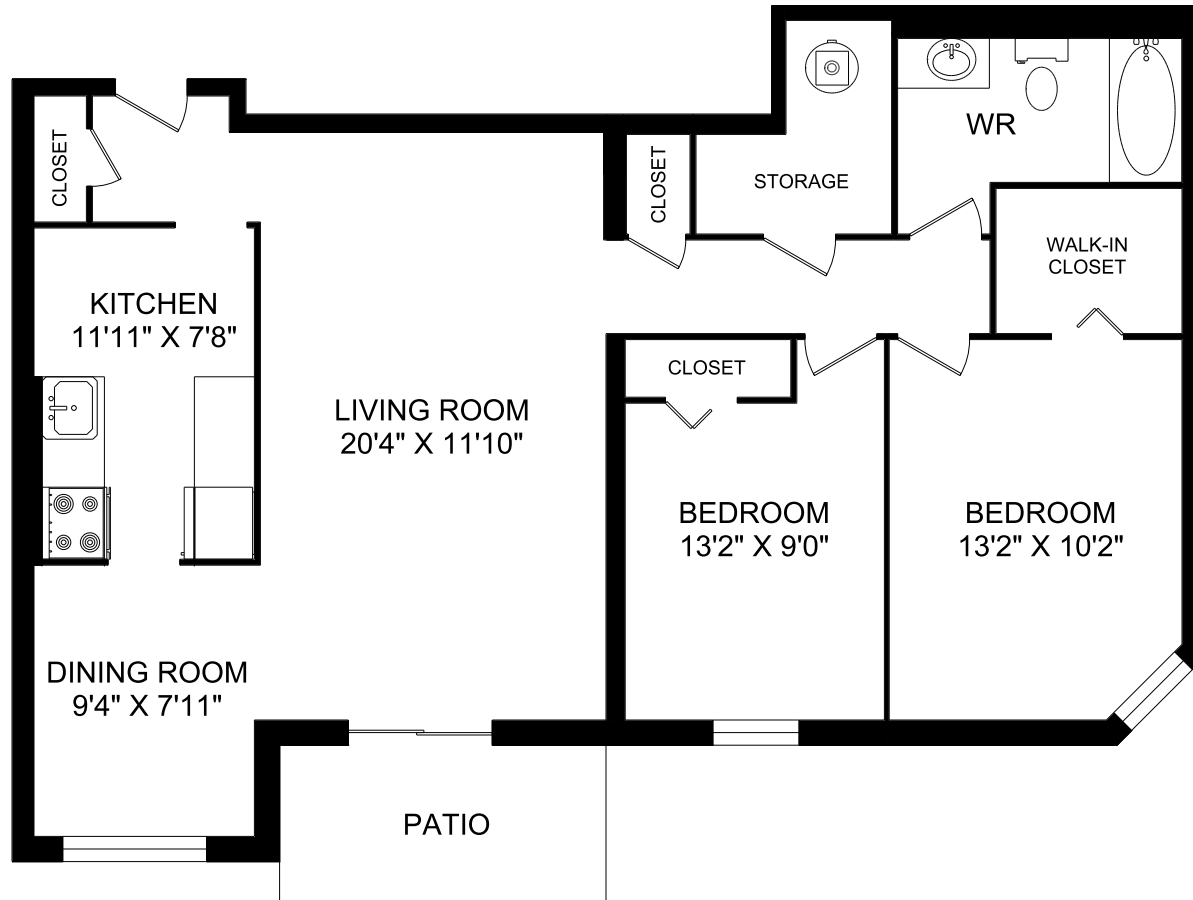

# 53 ADELAIDE STREET

## LINDSAY, ON

**UNIT 102**  
**TWO BEDROOM**  
**996 SQ.FT.**

### KEYPLAN