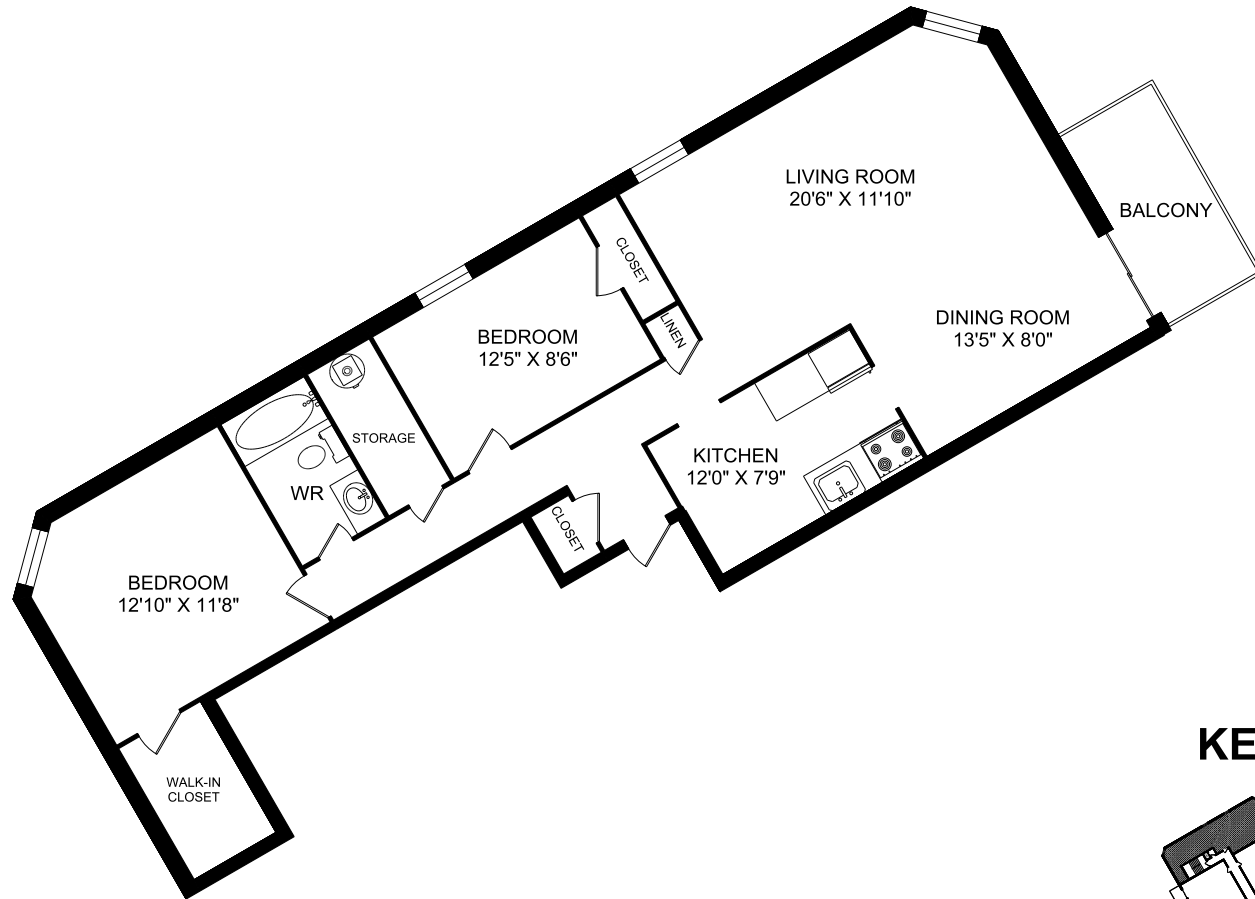

53 ADELAIDE STREET

LINDSAY, ON

**TYPICAL UNIT 07
TWO BEDROOM
1,062 SQ.FT.**

KEYPLAN