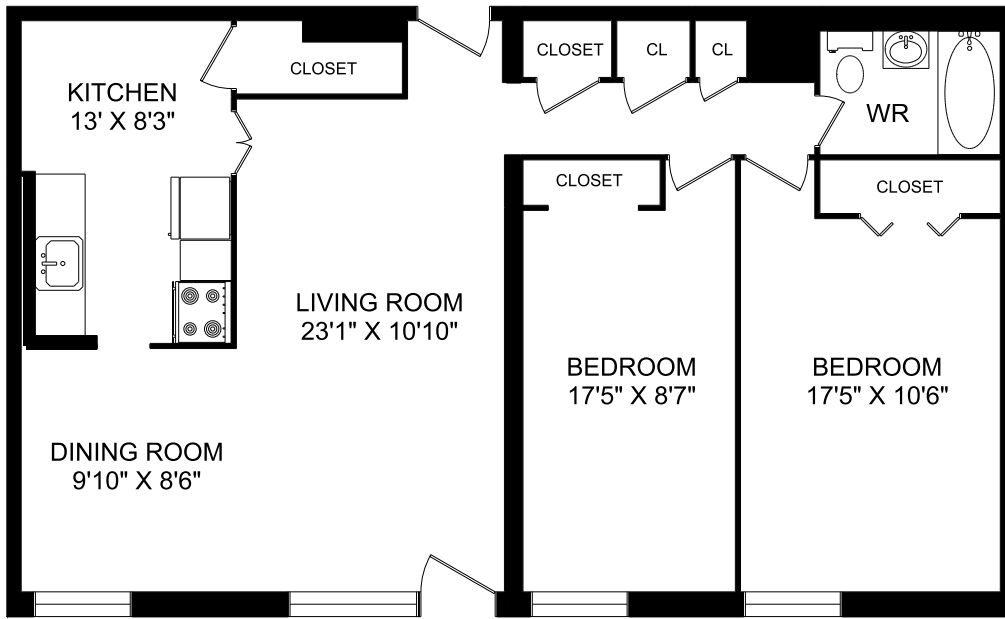

**739 BIRCHMOUNT ROAD  
TORONTO, ONTARIO**

**TWO BEDROOM UNIT 103  
985 SQUARE FEET**

E&O.E.