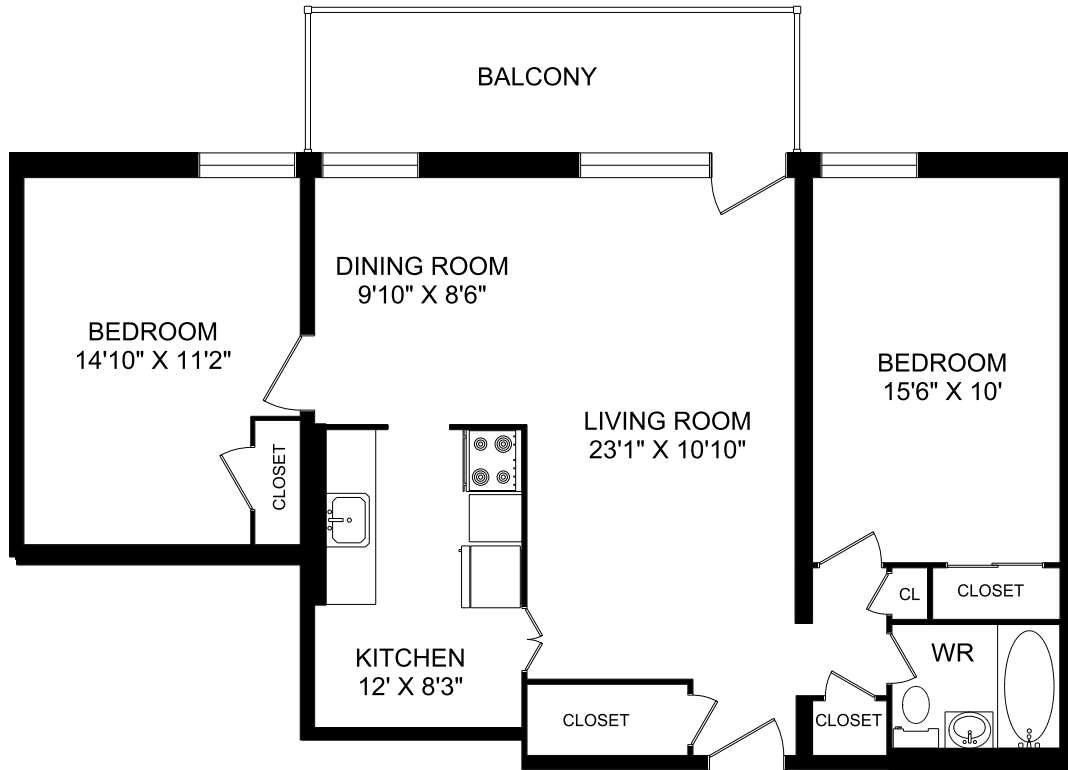

**739 BIRCHMOUNT ROAD
TORONTO, ONTARIO**

**TWO BEDROOM UNIT 15
939 SQUARE FEET**

E&O.E.