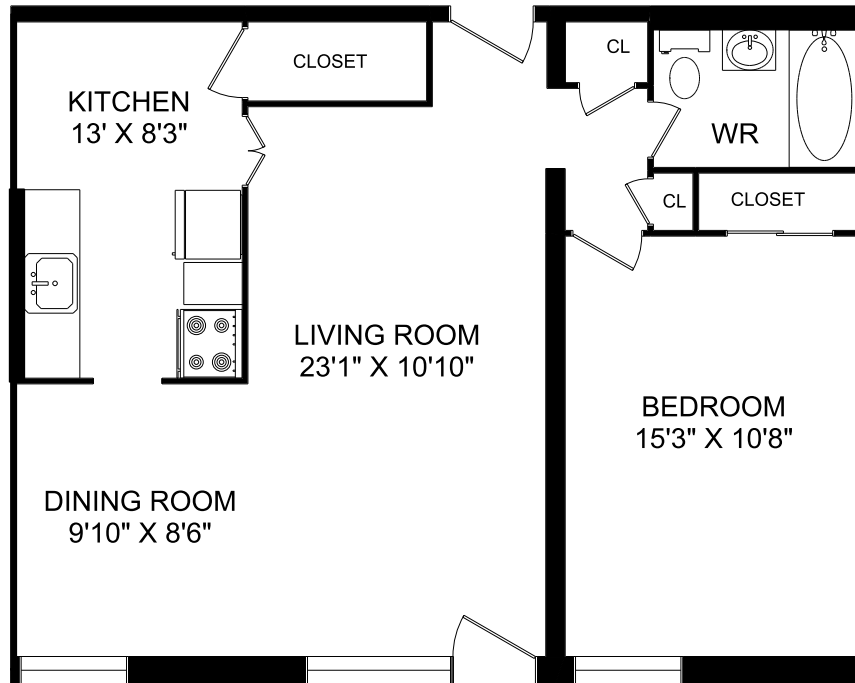

**739 BIRCHMOUNT ROAD
TORONTO, ONTARIO**

**ONE BEDROOM UNIT 107
777 SQUARE FEET**

E&O.E.