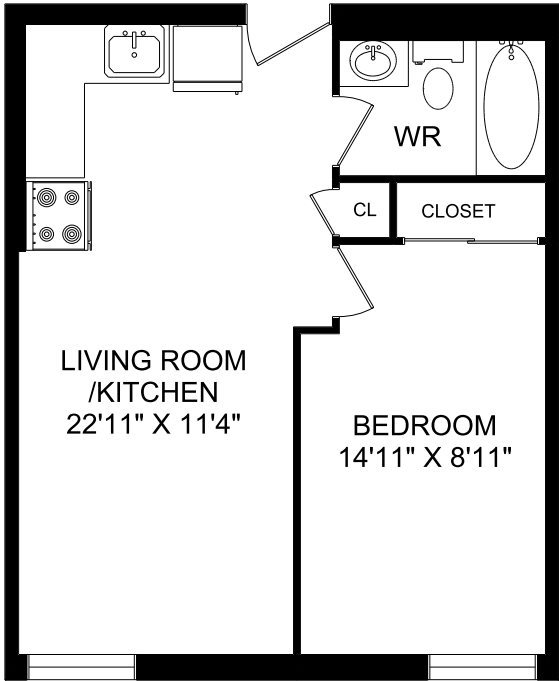

**739 BIRCHMOUNT ROAD  
TORONTO, ONTARIO**

**ONE BEDROOM UNIT 104 <sup>E&O.E.</sup>  
483 SQUARE FEET**