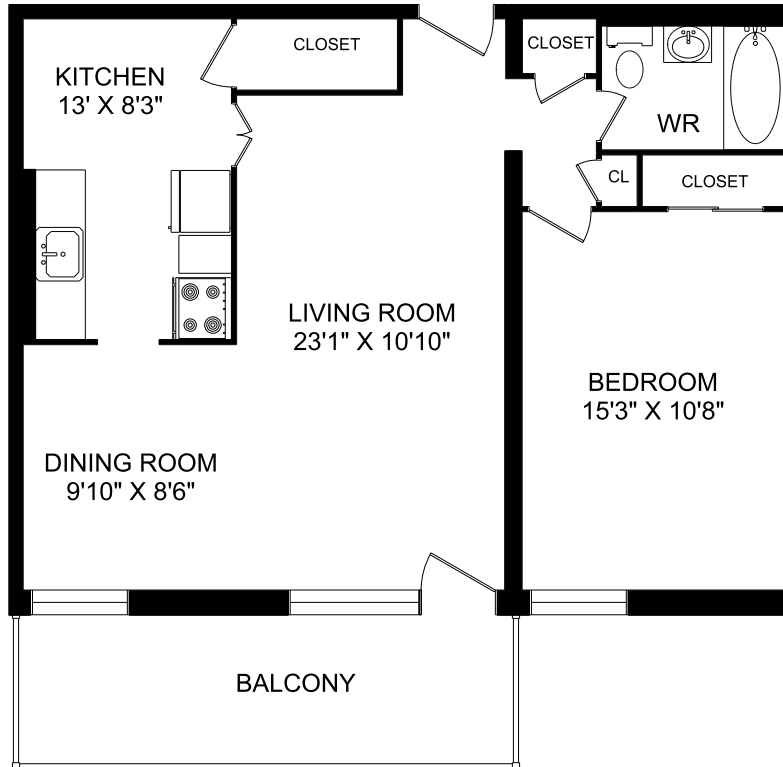

**739 BIRCHMOUNT ROAD
TORONTO, ONTARIO**

**ONE BEDROOM UNIT 07
777 SQUARE FEET**

E&O.E.