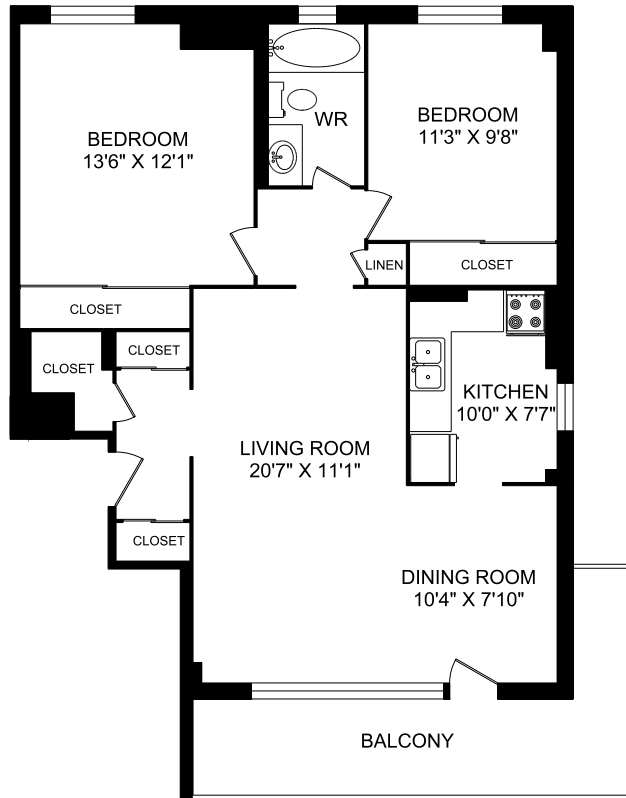

1 ROSEMOUNT DRIVE TORONTO, ONTARIO

TWO BEDROOM UNIT 14
944 SQUARE FEET

E&O.E.