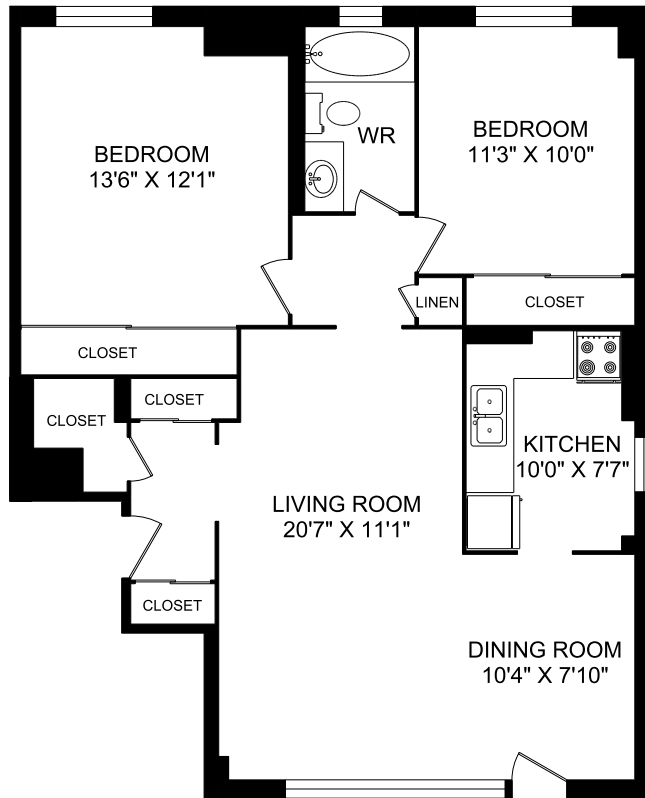

# 1 ROSEMOUNT DRIVE TORONTO, ONTARIO

TWO BEDROOM UNIT 114  
944 SQUARE FEET

E&O.E.