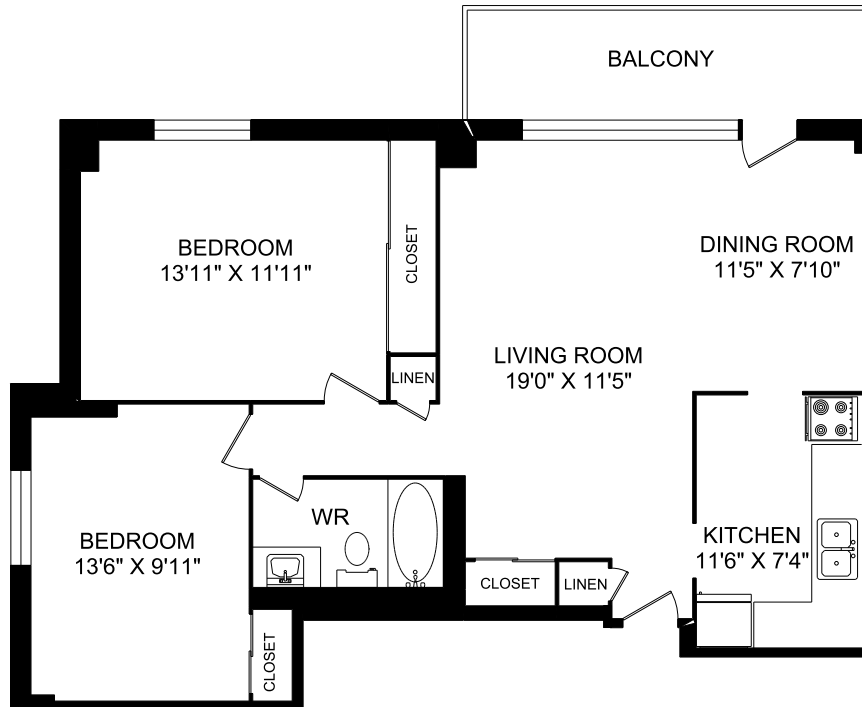

1 ROSEMOUNT DRIVE TORONTO, ONTARIO

TWO BEDROOM UNIT 01
925 SQUARE FEET

E&O.E.