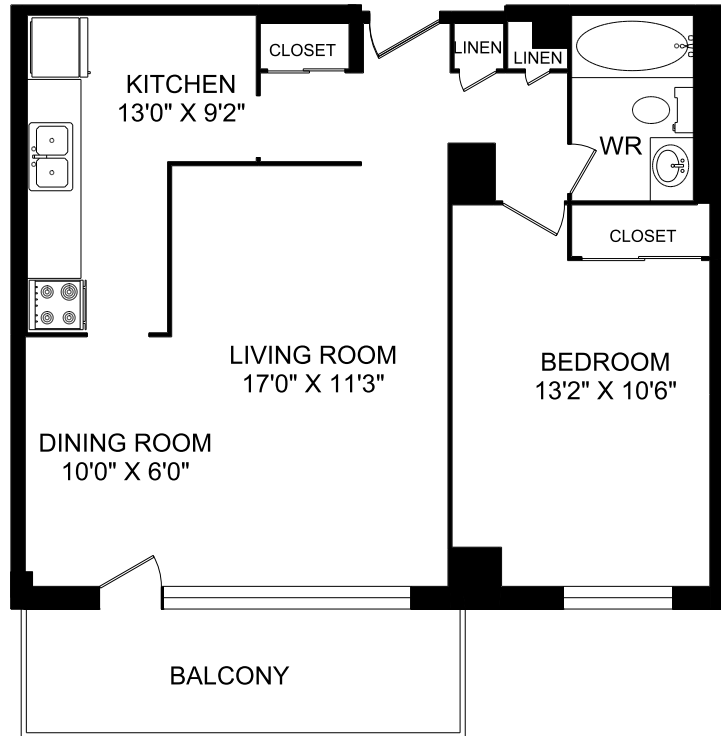

**1 ROSEMOUNT DRIVE  
TORONTO, ONTARIO**

**ONE BEDROOM UNIT 12  
698 SQUARE FEET**

E&O.E.