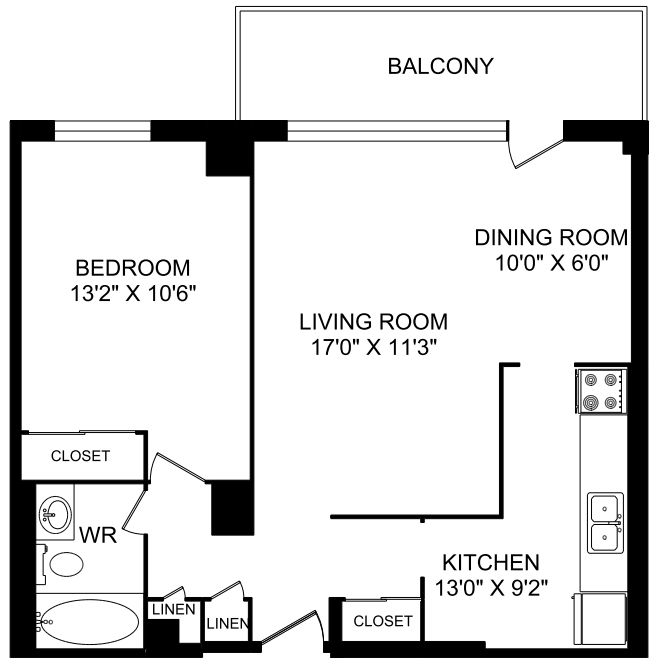

1 ROSEMOUNT DRIVE TORONTO, ONTARIO

ONE BEDROOM UNIT 09
681 SQUARE FEET

E&O.E.