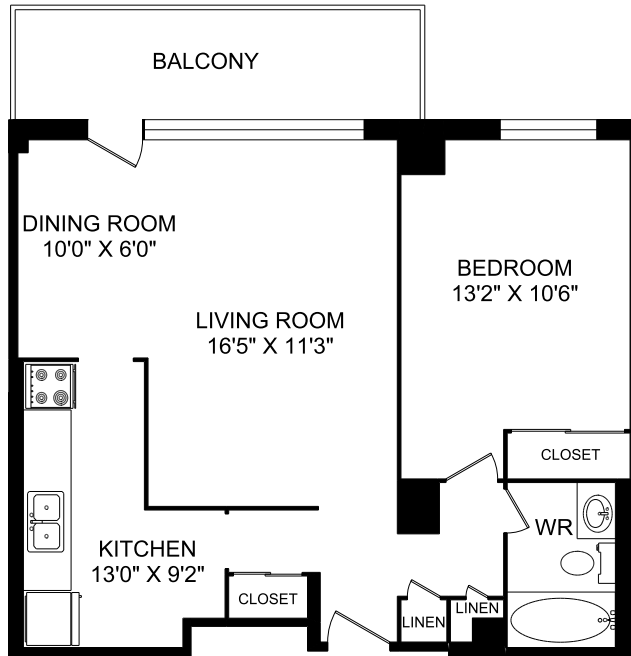

1 ROSEMOUNT DRIVE TORONTO, ONTARIO

ONE BEDROOM UNIT 03
681 SQUARE FEET

E&O.E.