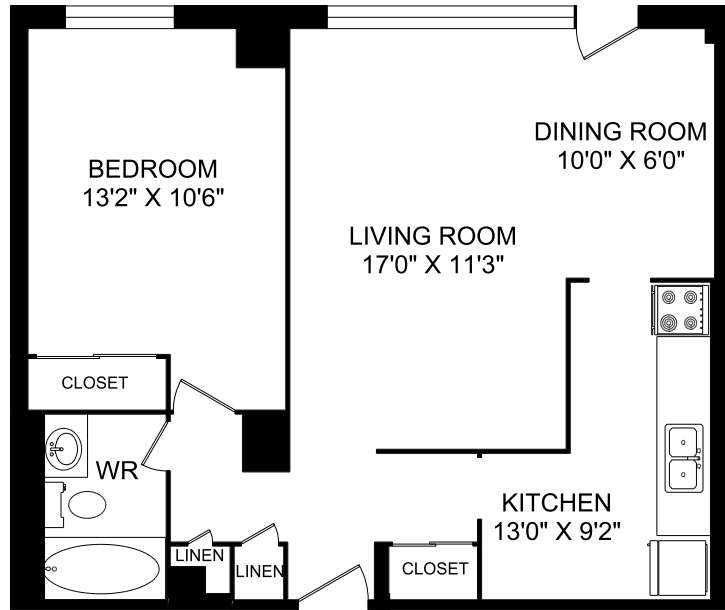

# 1 ROSEMOUNT DRIVE TORONTO, ONTARIO

ONE BEDROOM UNIT 109  
693 SQUARE FEET

E&O.E.