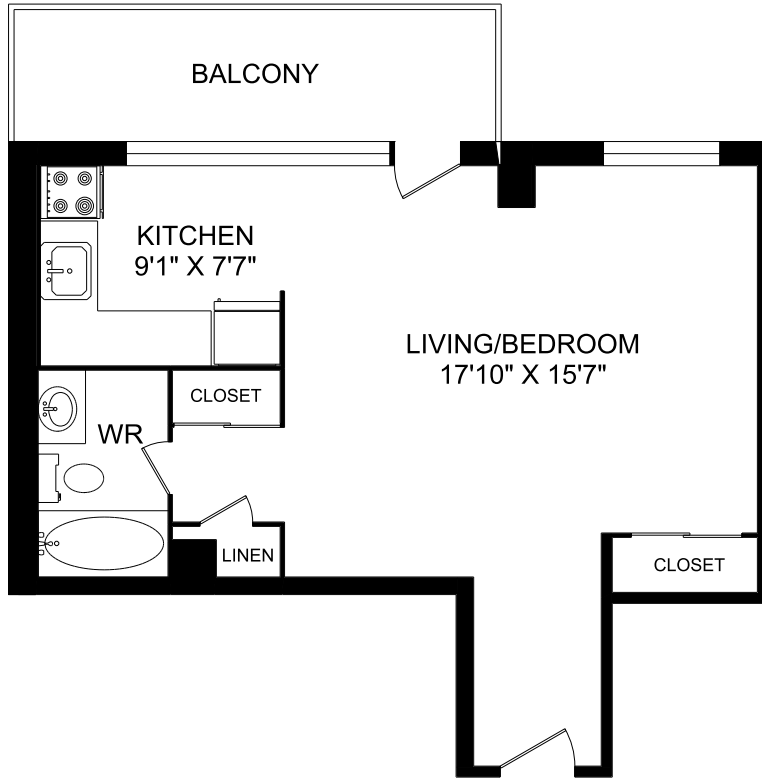

**1 ROSEMOUNT DRIVE
TORONTO, ONTARIO**

**BACHELOR UNIT 07
508 SQUARE FEET**

E&O.E.