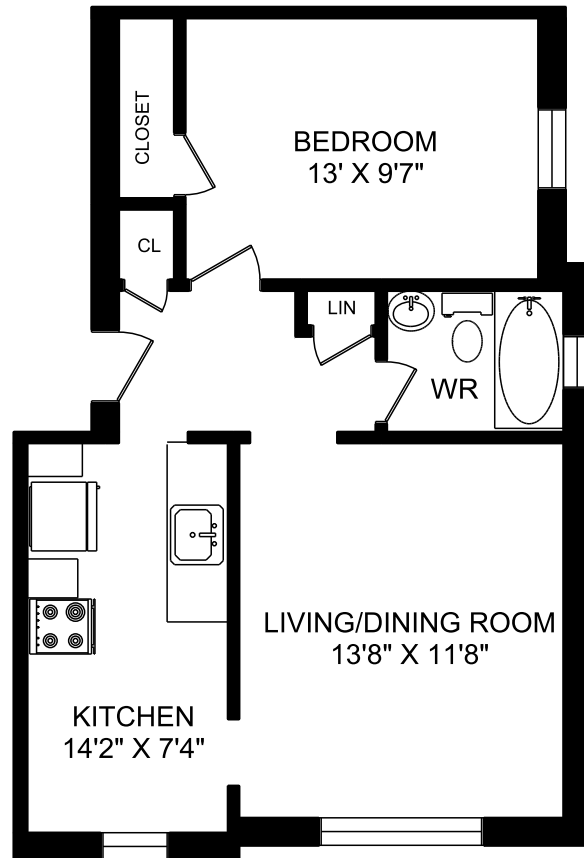

**1660 BATHURST STREET
TORONTO, ONTARIO**

**ONE BEDROOM UNIT 220 E&O.E.
577 SQUARE FEET**