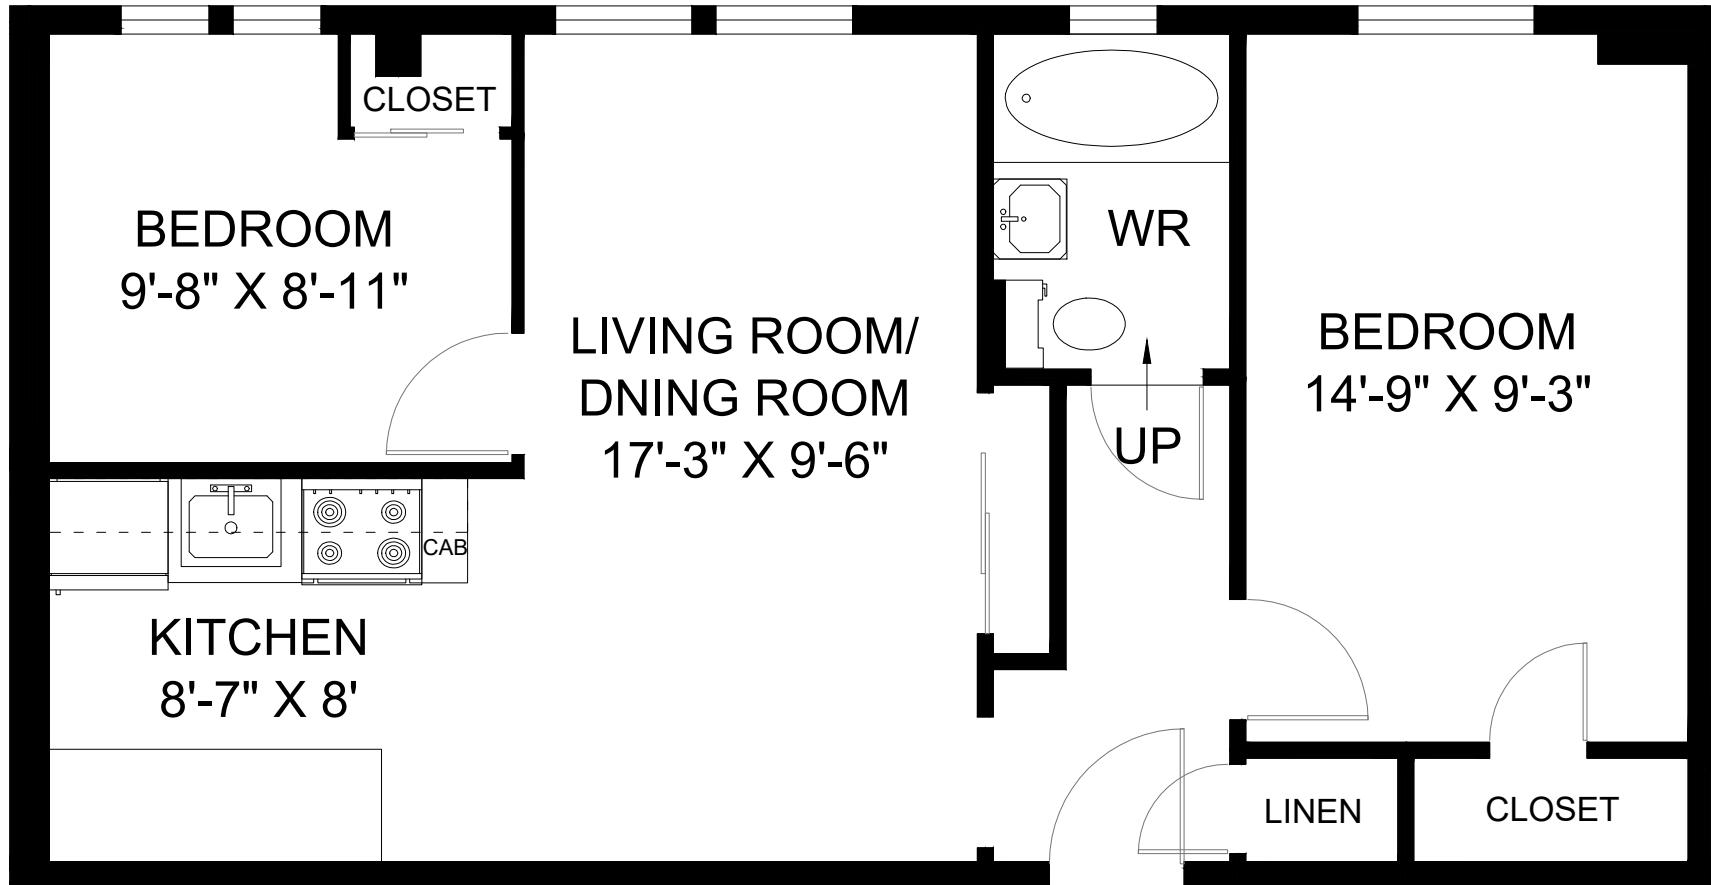

312 LONSDALE ROAD TORONTO, ON

**UNIT 12 - 2 BEDROOM
INTERIOR - 639 SQUARE FEET**