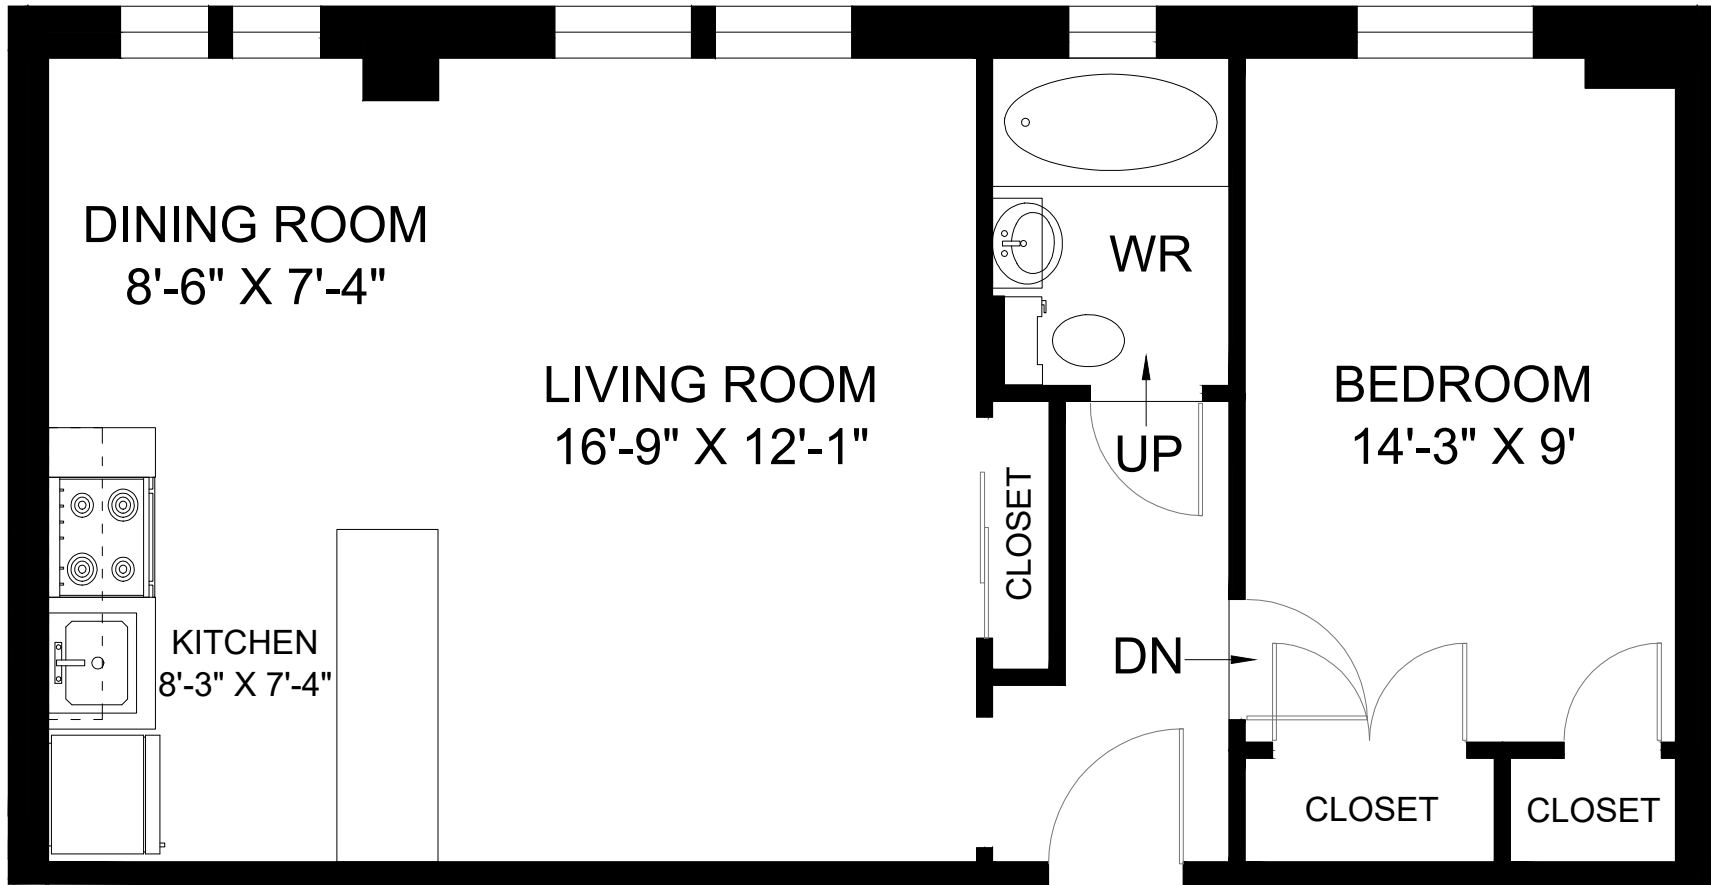

312 LONSDALE ROAD TORONTO, ON

**UNIT 7 - 1 BEDROOM
INTERIOR - 637 SQUARE FEET**