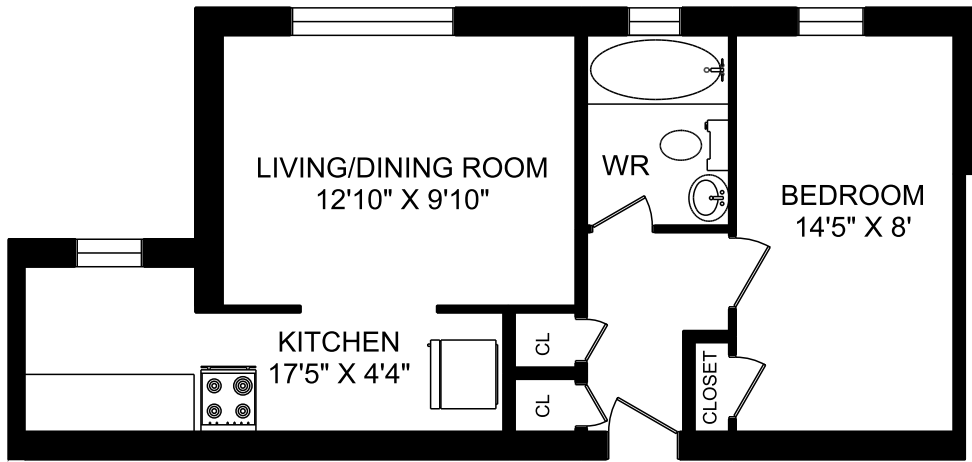

**1660 BATHURST STREET
TORONTO, ONTARIO**

**ONE BEDROOM UNIT 225
491 SQUARE FEET**

E&O.E.