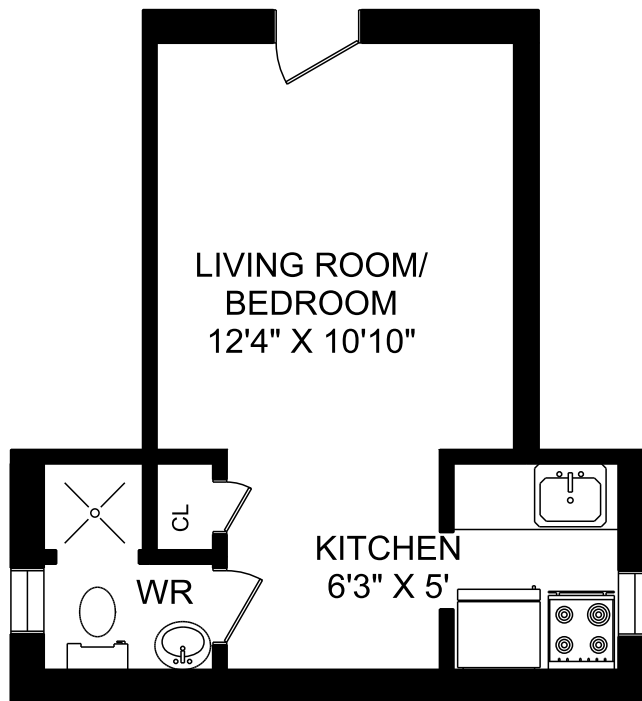

**1660 BATHURST STREET
TORONTO, ONTARIO**

BACHELOR UNIT 217 E&O.E.
294 SQUARE FEET