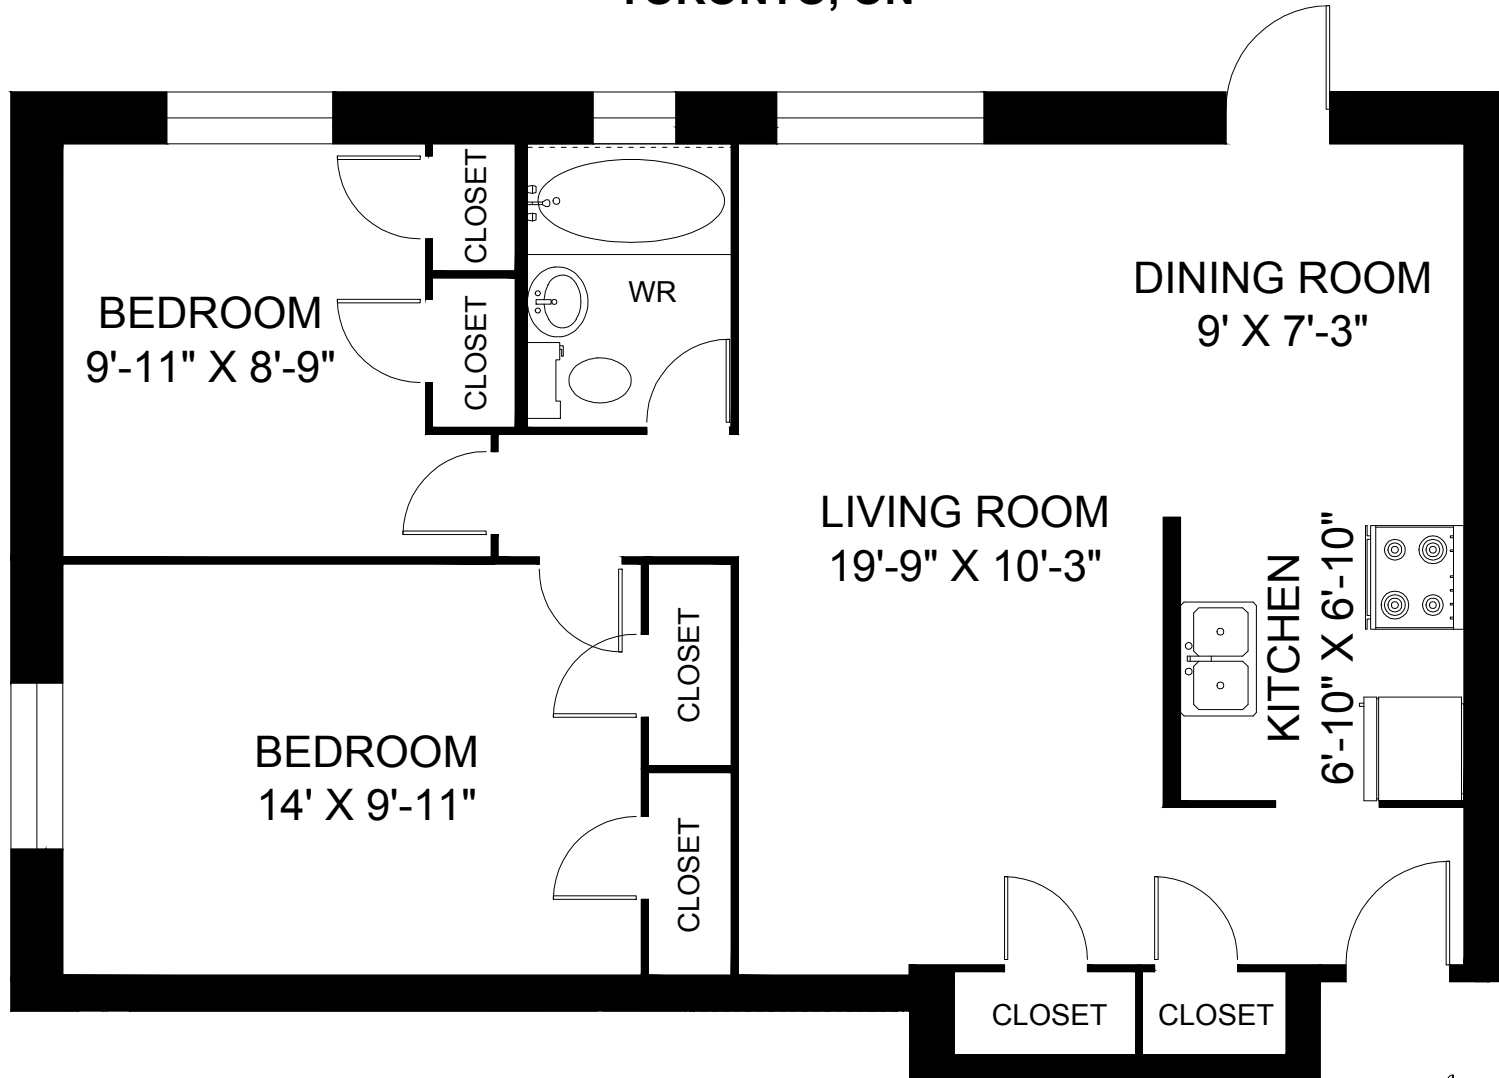

286 FINCH AVENUE WEST TORONTO, ON

**UNIT 110 - 2 BEDROOM
800 SQUARE FEET**