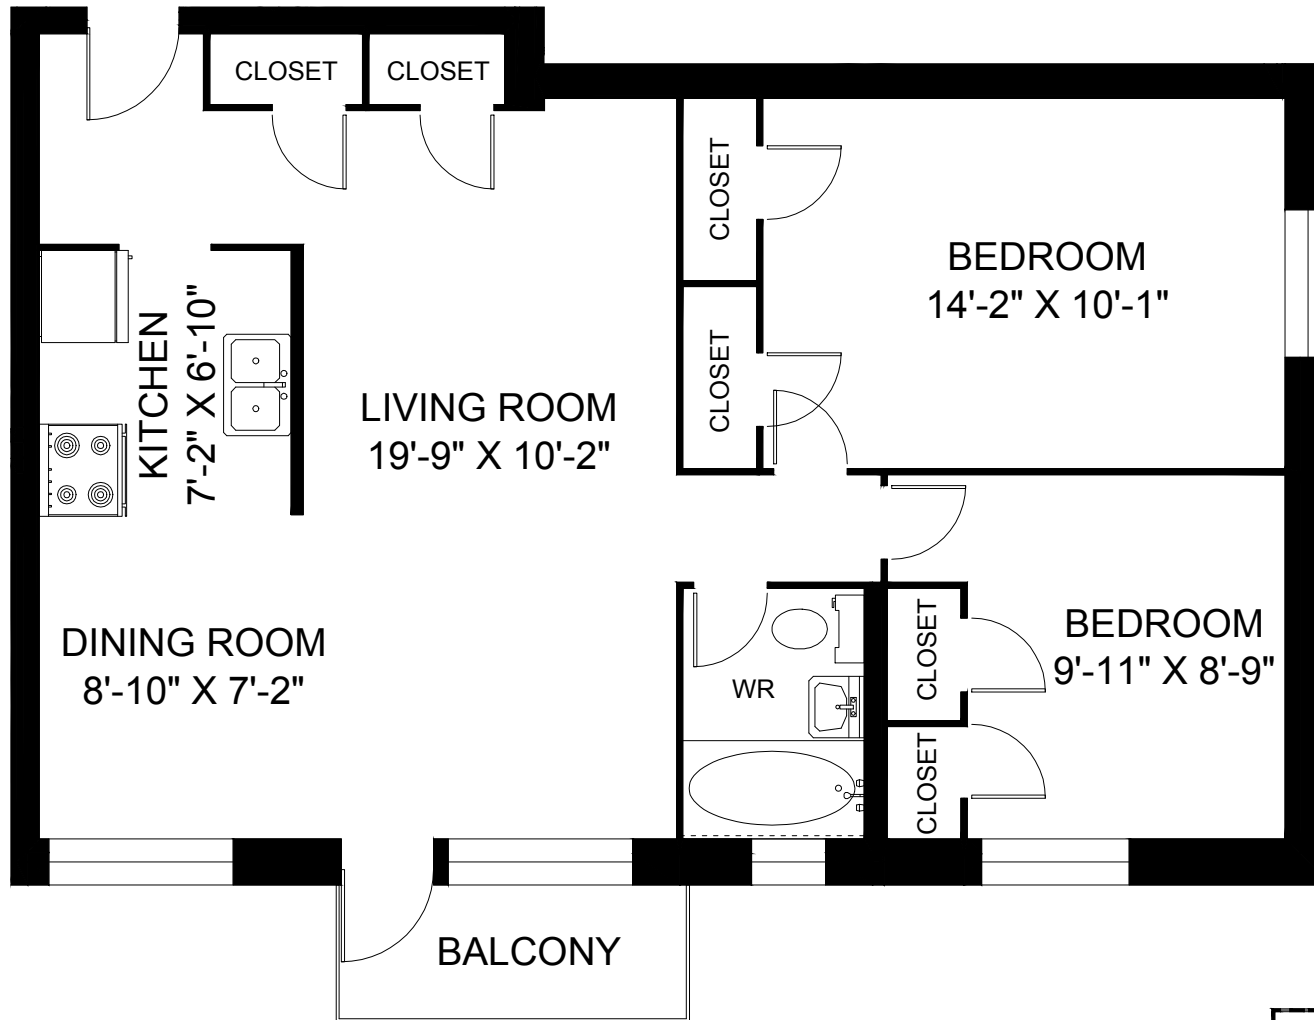

# 286 FINCH AVENUE WEST

## TORONTO, ON

**UNIT 103 - 2 BEDROOM**  
**810 SQUARE FEET**