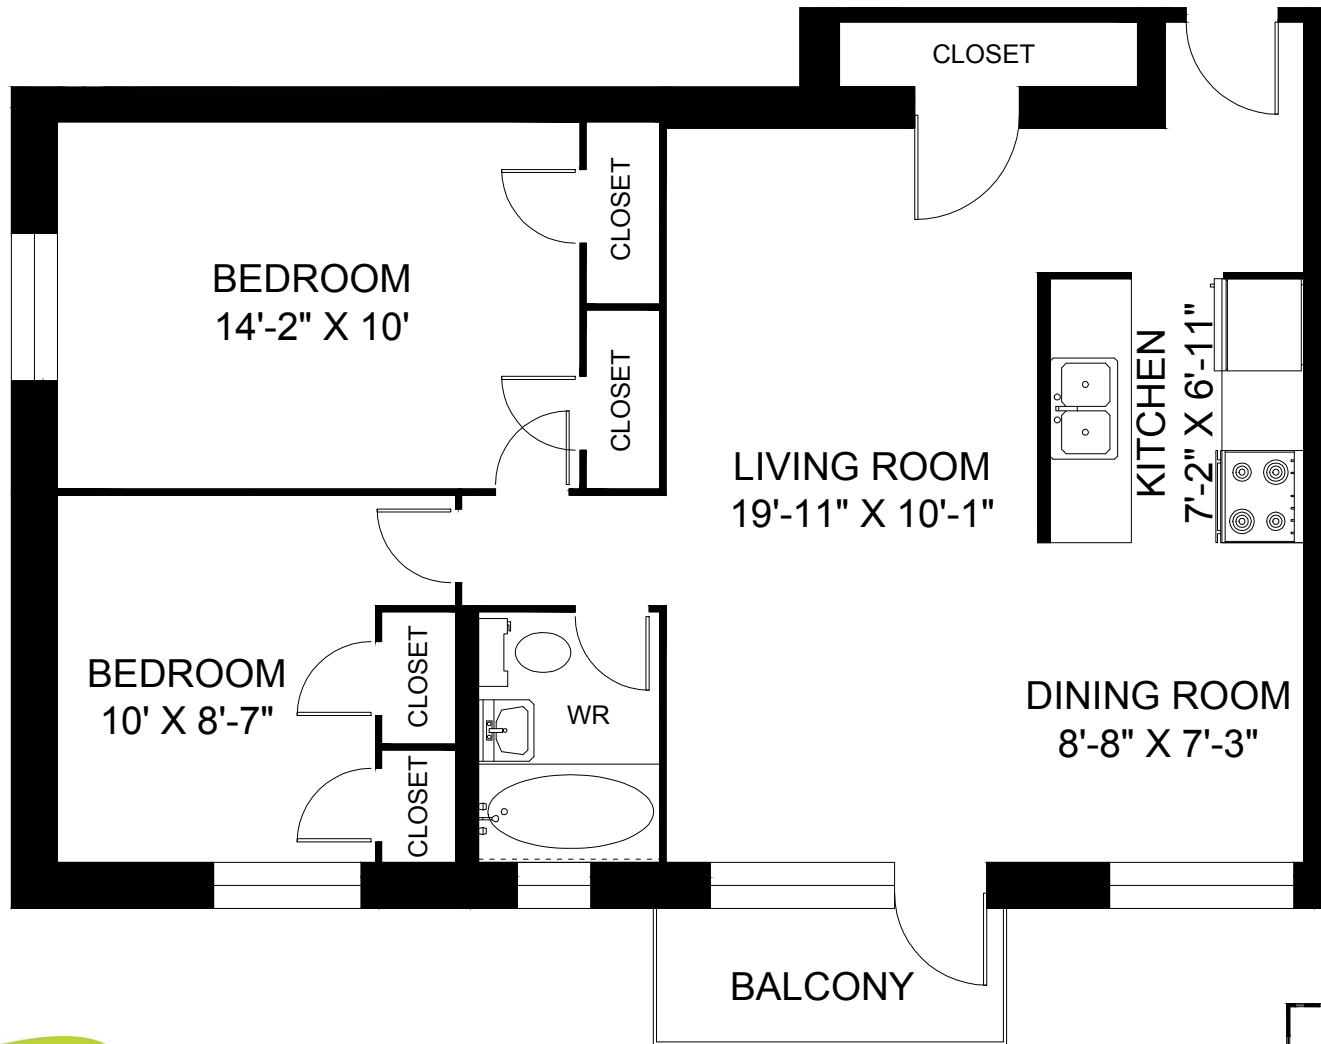

# 286 FINCH AVENUE WEST TORONTO, ON

**LINE 11 - 2 BEDROOM  
814 SQUARE FEET**