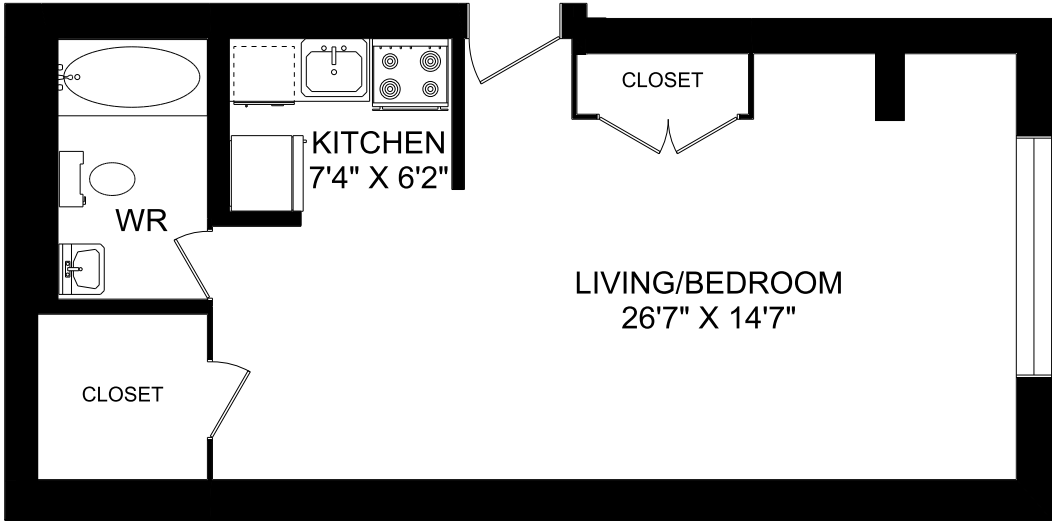

1065 EGLINTON AVENUE WEST
TORONTO, ONTARIO

BACHELOR UNIT 107
556 SQUARE FEET

E&O.E.