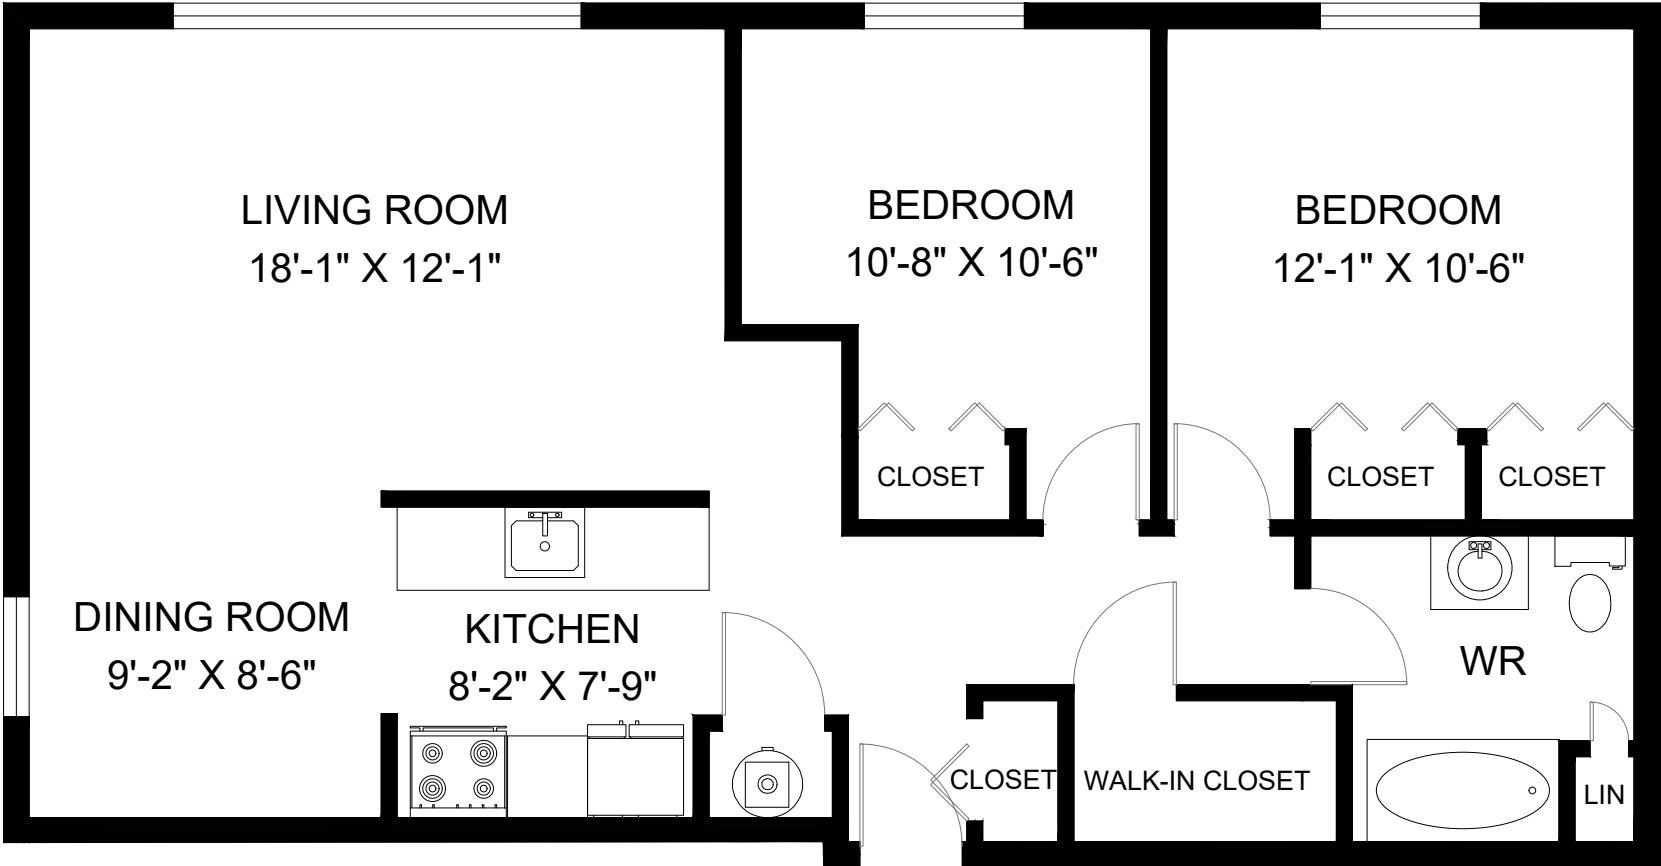

# 2625 SYCAMORE DRIVE WINDSOR, ON

**UNIT 107 - 2 BEDROOM  
INTERIOR - 944 SQUARE FEET**